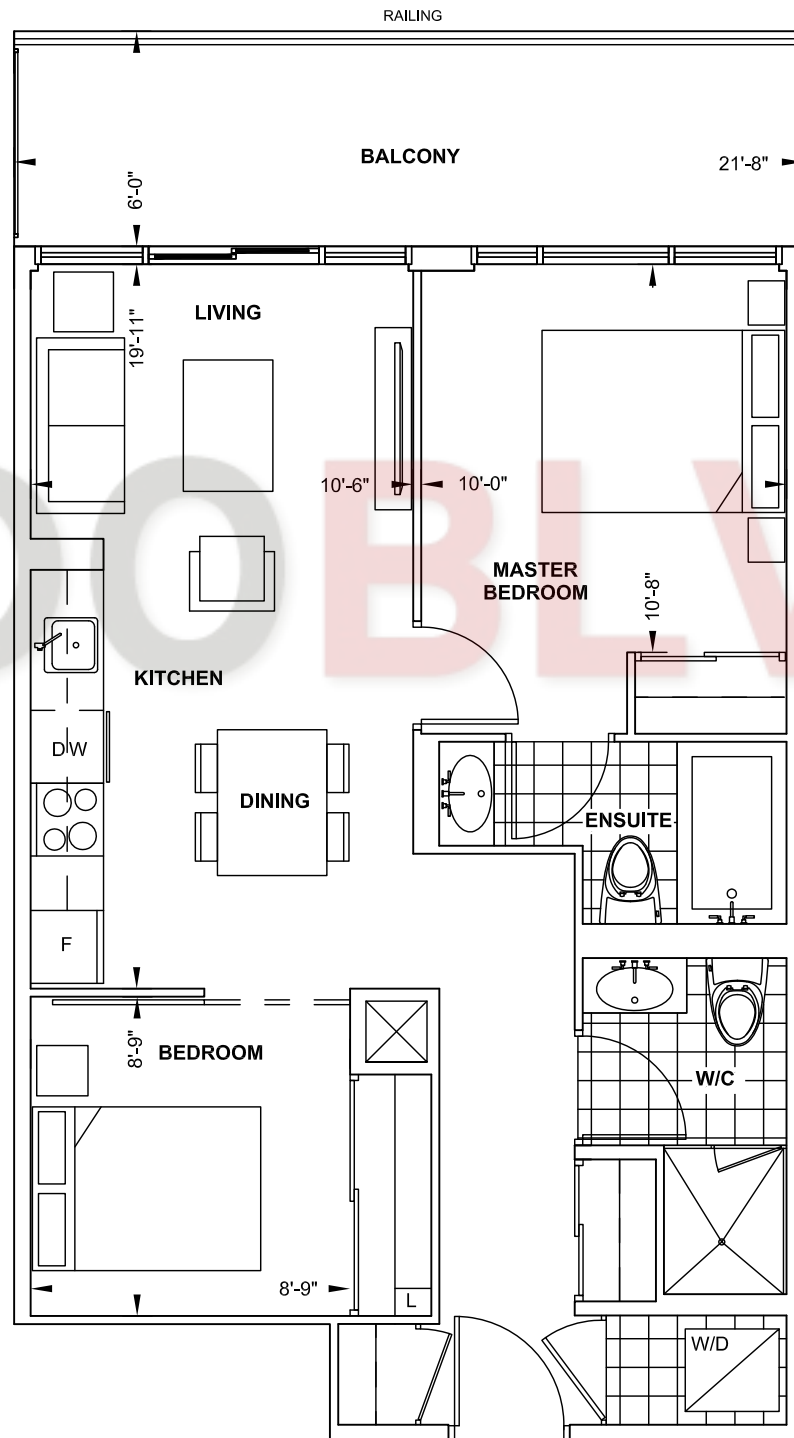

# E698

2 Bedroom  
Interior 698 Sq.Ft.  
Exterior 129 Sq.Ft.  
Total 827 Sq.Ft.

**TOWER SERIES**  
9' CEILING • FLOOR 15 - 23

**RICHMOND SERIES**  
10' CEILING • FLOOR 25