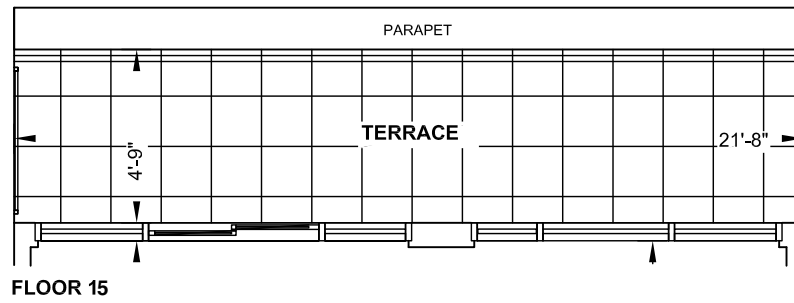

# E698

2 Bedroom  
Interior 698 Sq.Ft.  
Exterior 129 Sq.Ft.  
Total 827 Sq.Ft.

**TOWER SERIES**  
9' CEILING • FLOOR 15 - 23

**RICHMOND SERIES**  
10' CEILING • FLOOR 25