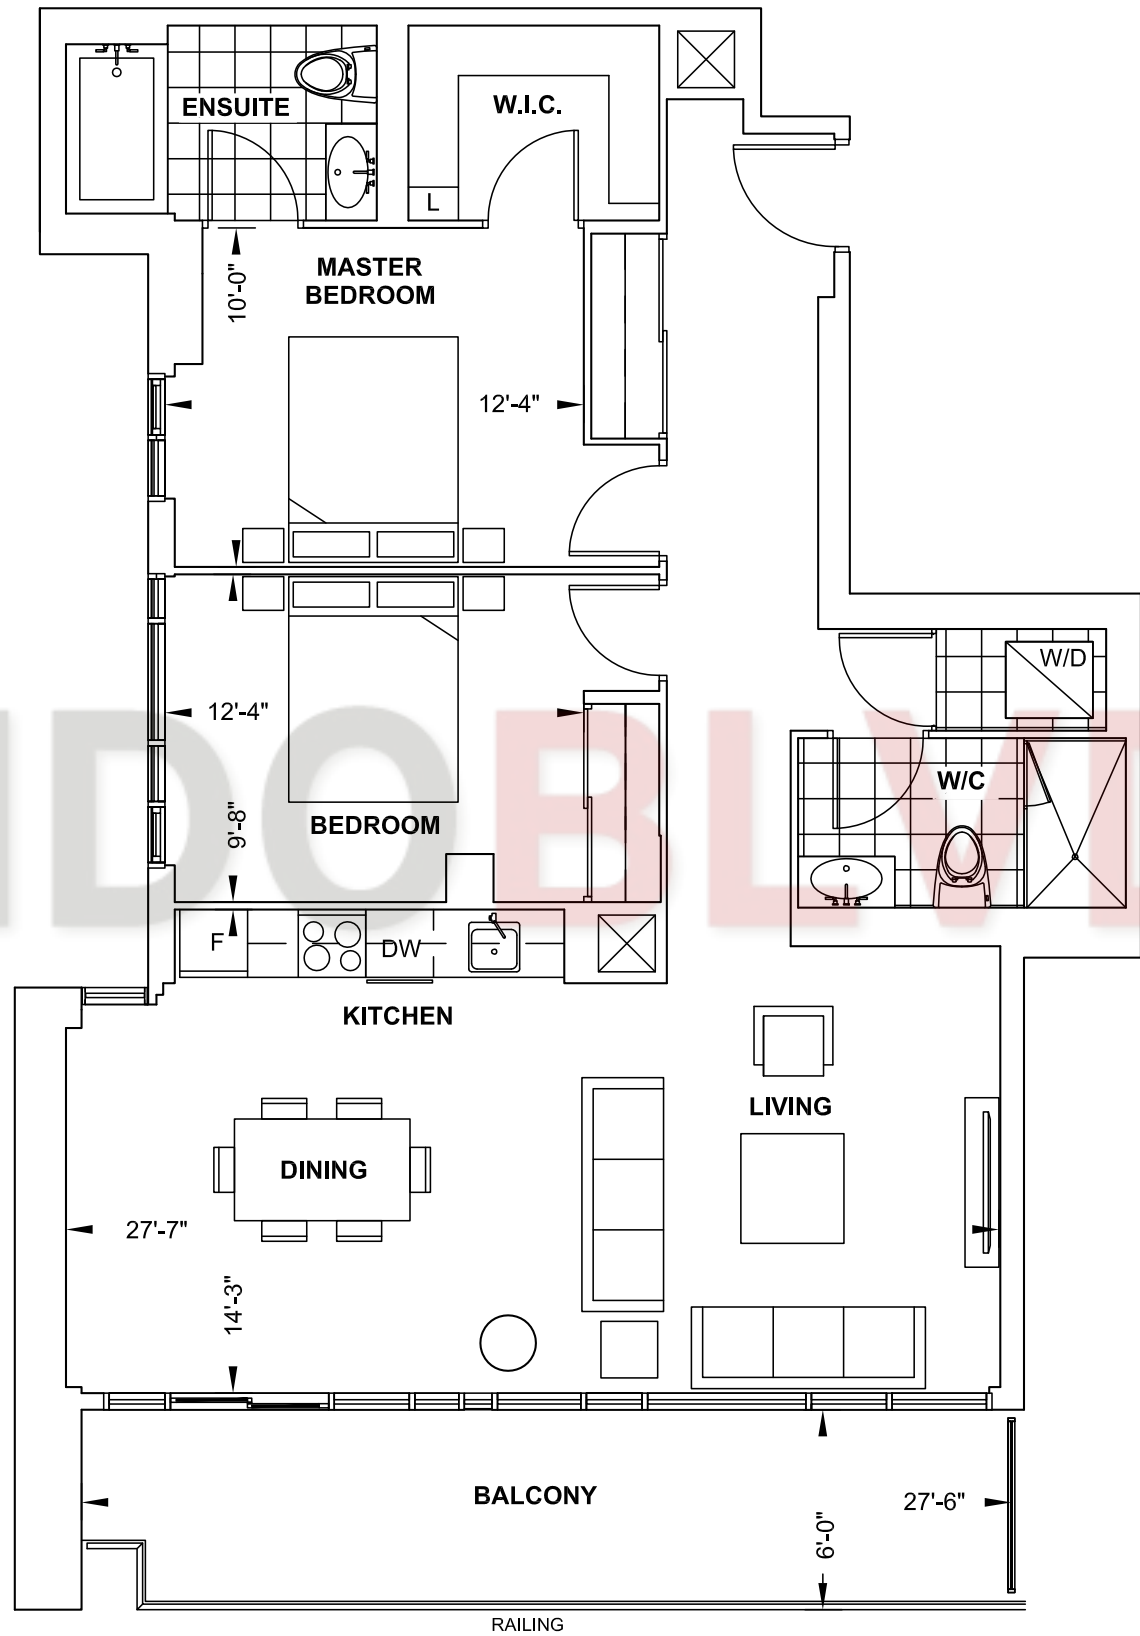

E1091

2 Bedroom
Interior 1,091 Sq.Ft.
Exterior 160 Sq.Ft.
Total 1,251 Sq.Ft.

RICHMOND SERIES
10' CEILING • FLOOR 26