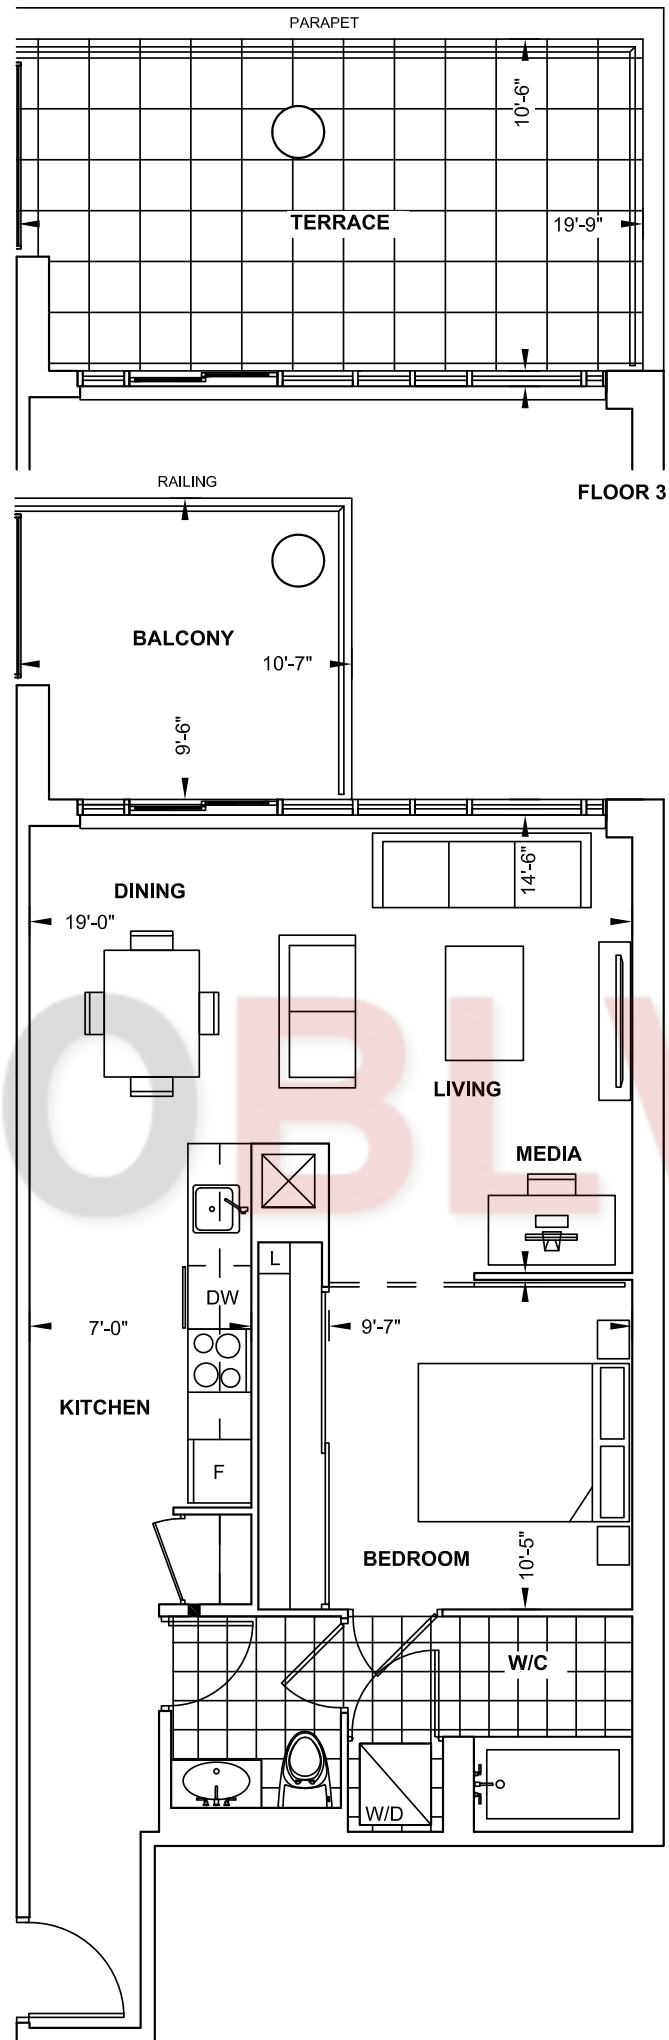

D711

1 Bedroom + Media

Interior 711 Sq.Ft.

Exterior 99 Sq.Ft.

Total 810 Sq.Ft.

TOWER SERIES

9' CEILING • FLOOR 3, 5 - 11