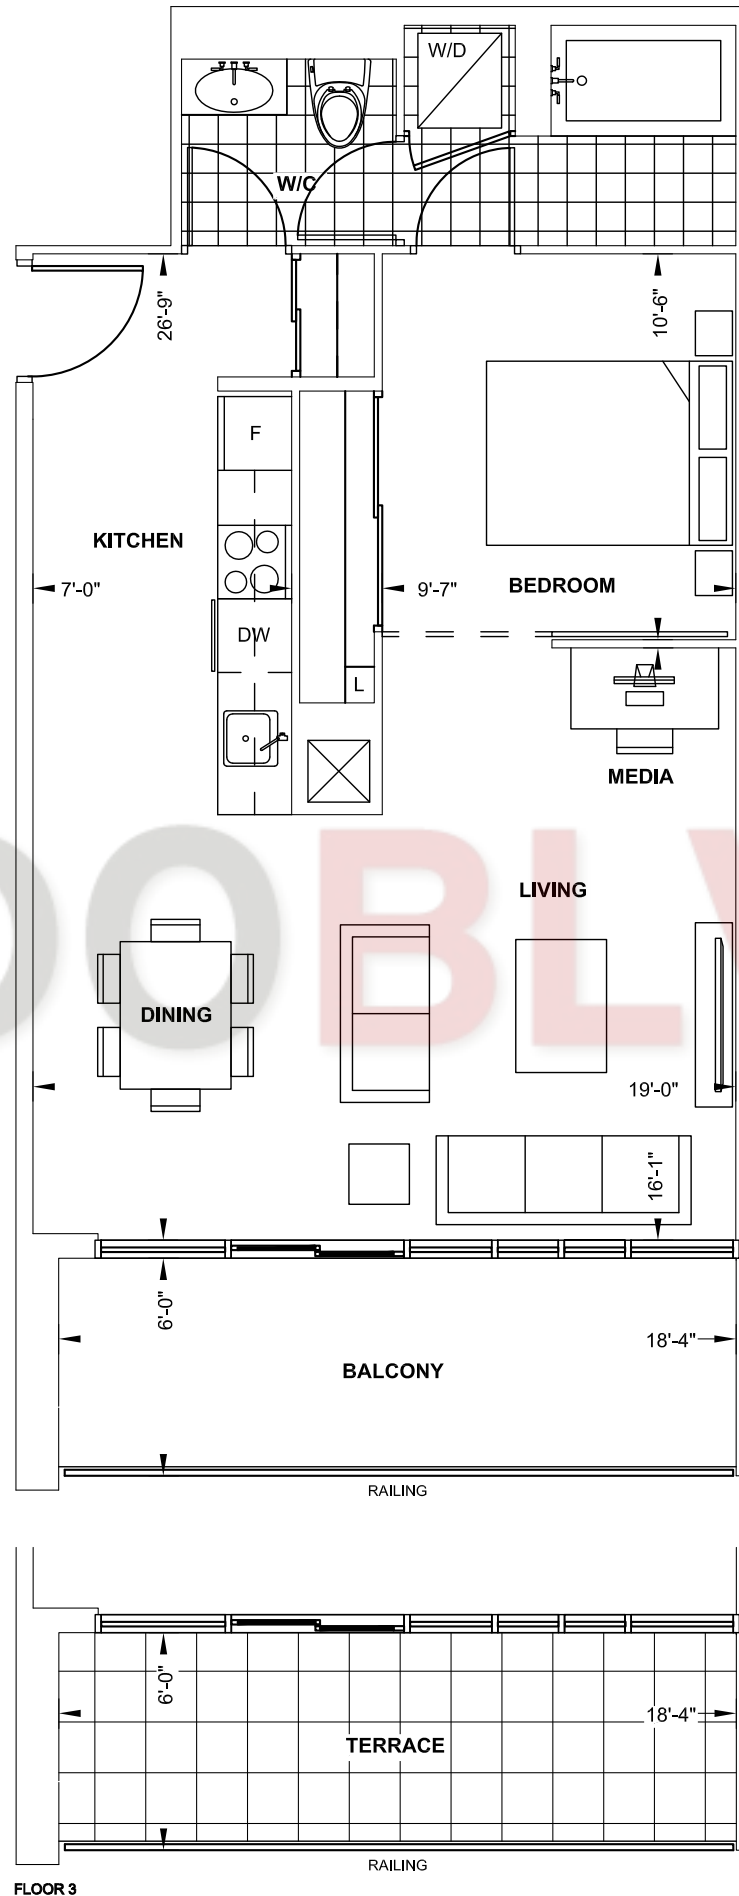

D673

1 Bedroom + Media

Interior 673 Sq.Ft.

Exterior 109 Sq.Ft.

Total 782 Sq.Ft.

TOWER SERIES

9' CEILING • FLOOR 3, 5 - 11