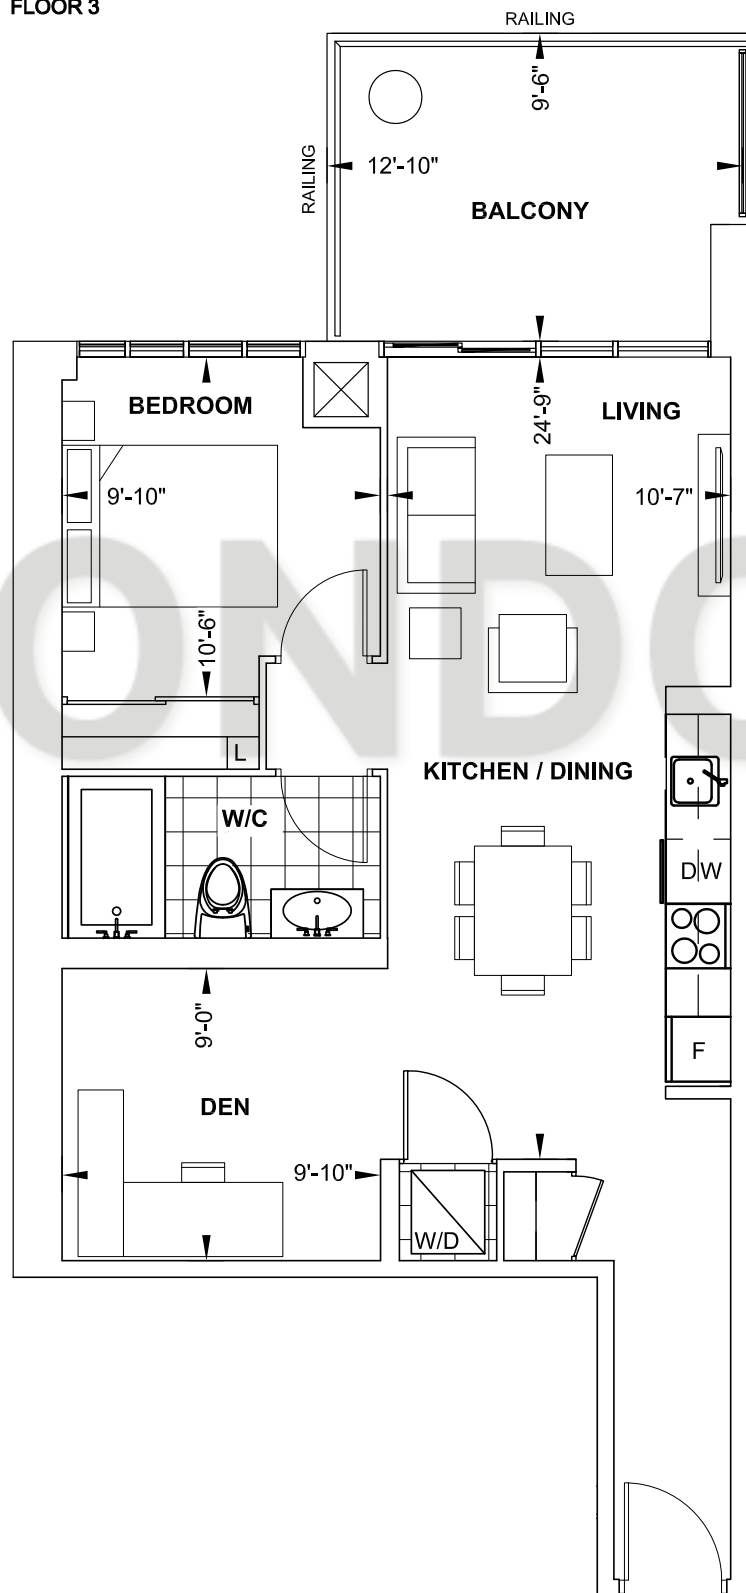

FLOOR 3

C702

1 Bedroom + Den

Interior 702 Sq.Ft.

Exterior 122 Sq.Ft.

Total 824 Sq.Ft.

CONDO BLVD

TOWER SERIES

9' CEILING • FLOOR 3, 5 - 11