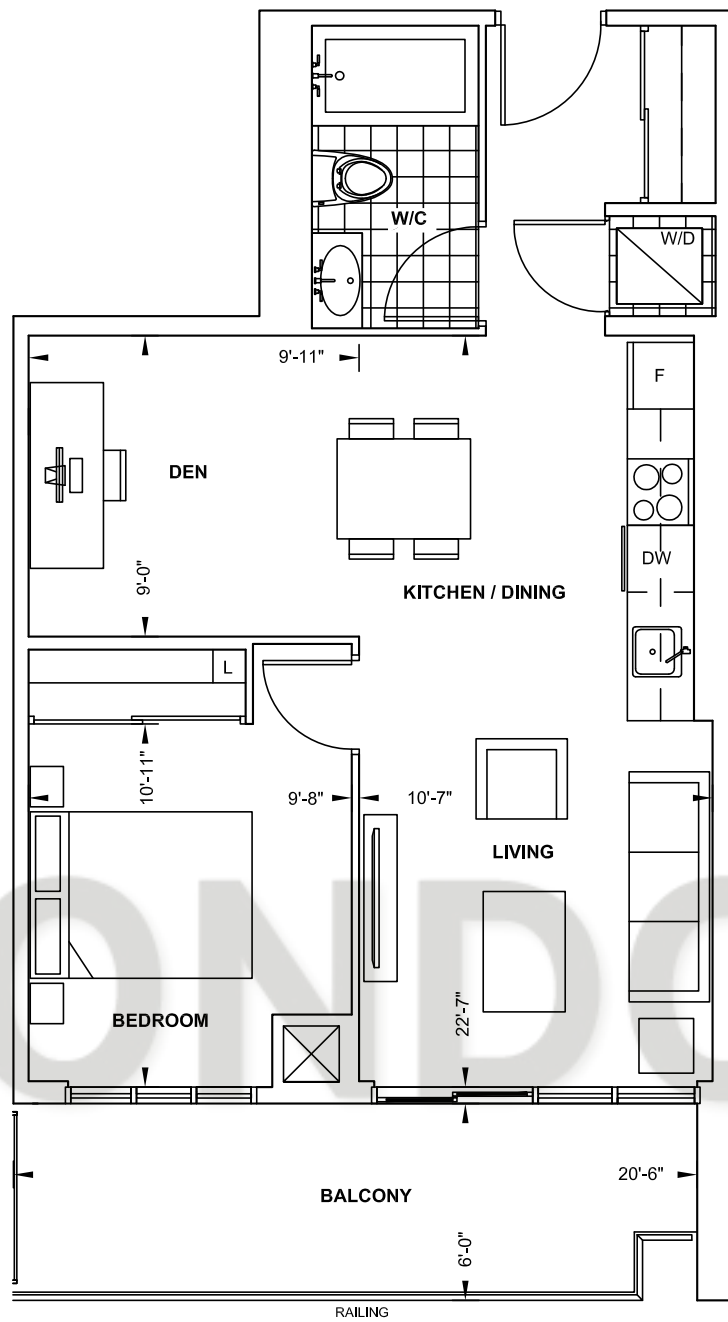

# C658

1 Bedroom + Den

Interior 658 Sq.Ft.

Exterior 123 Sq.Ft.

Total 781 Sq.Ft.

FLOOR 3

FLOOR 15

# CONDOS BLVD

TOWER SERIES

9' CEILING • FLOOR 3, 5 - 11