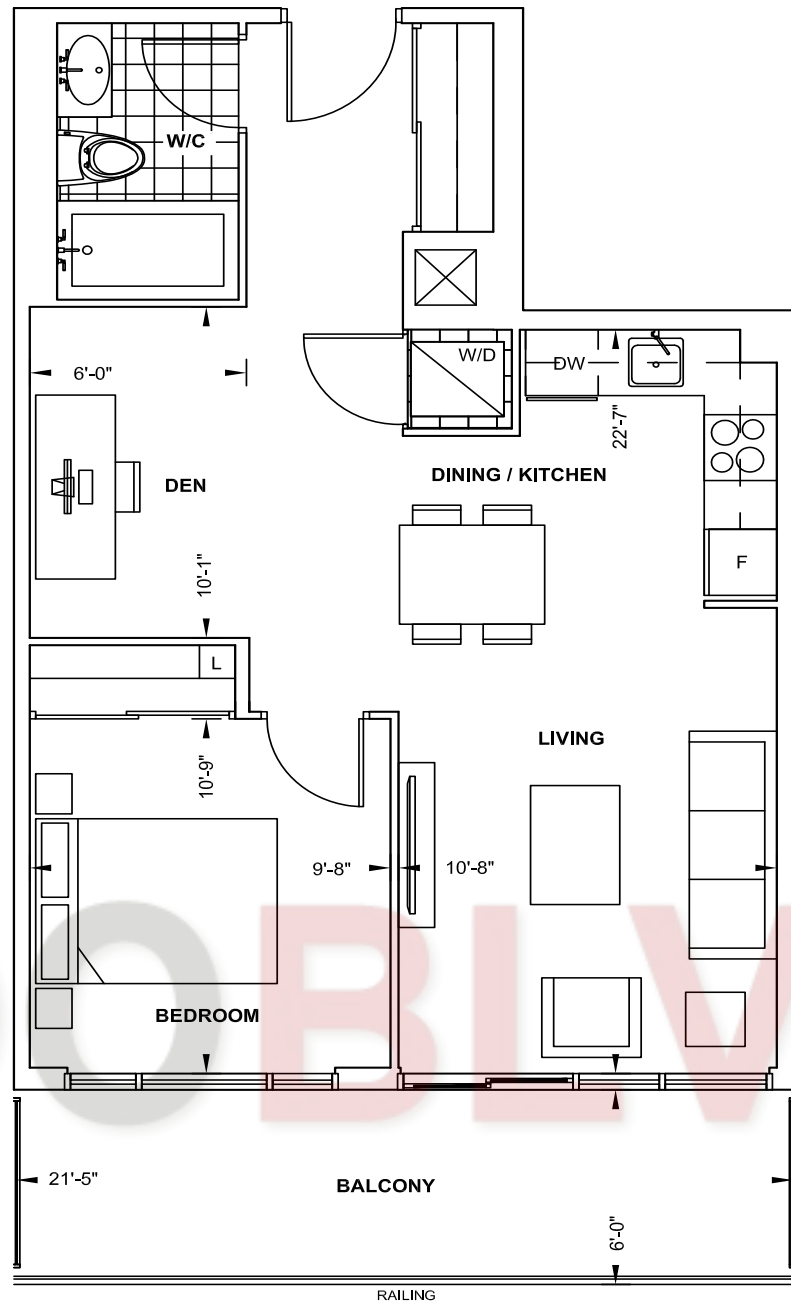

# C649

1 Bedroom + Den

Interior 649 Sq.Ft.

Exterior 127 Sq.Ft.

Total 776 Sq.Ft.

## TOWER SERIES

9' CEILING • FLOOR 15 - 23

## RICHMOND SERIES

10' CEILING • FLOOR 25 & 26

## TOWER SERIES

9' CEILING • FLOOR 3, 5 - 11

FLOOR 3

FLOOR 15