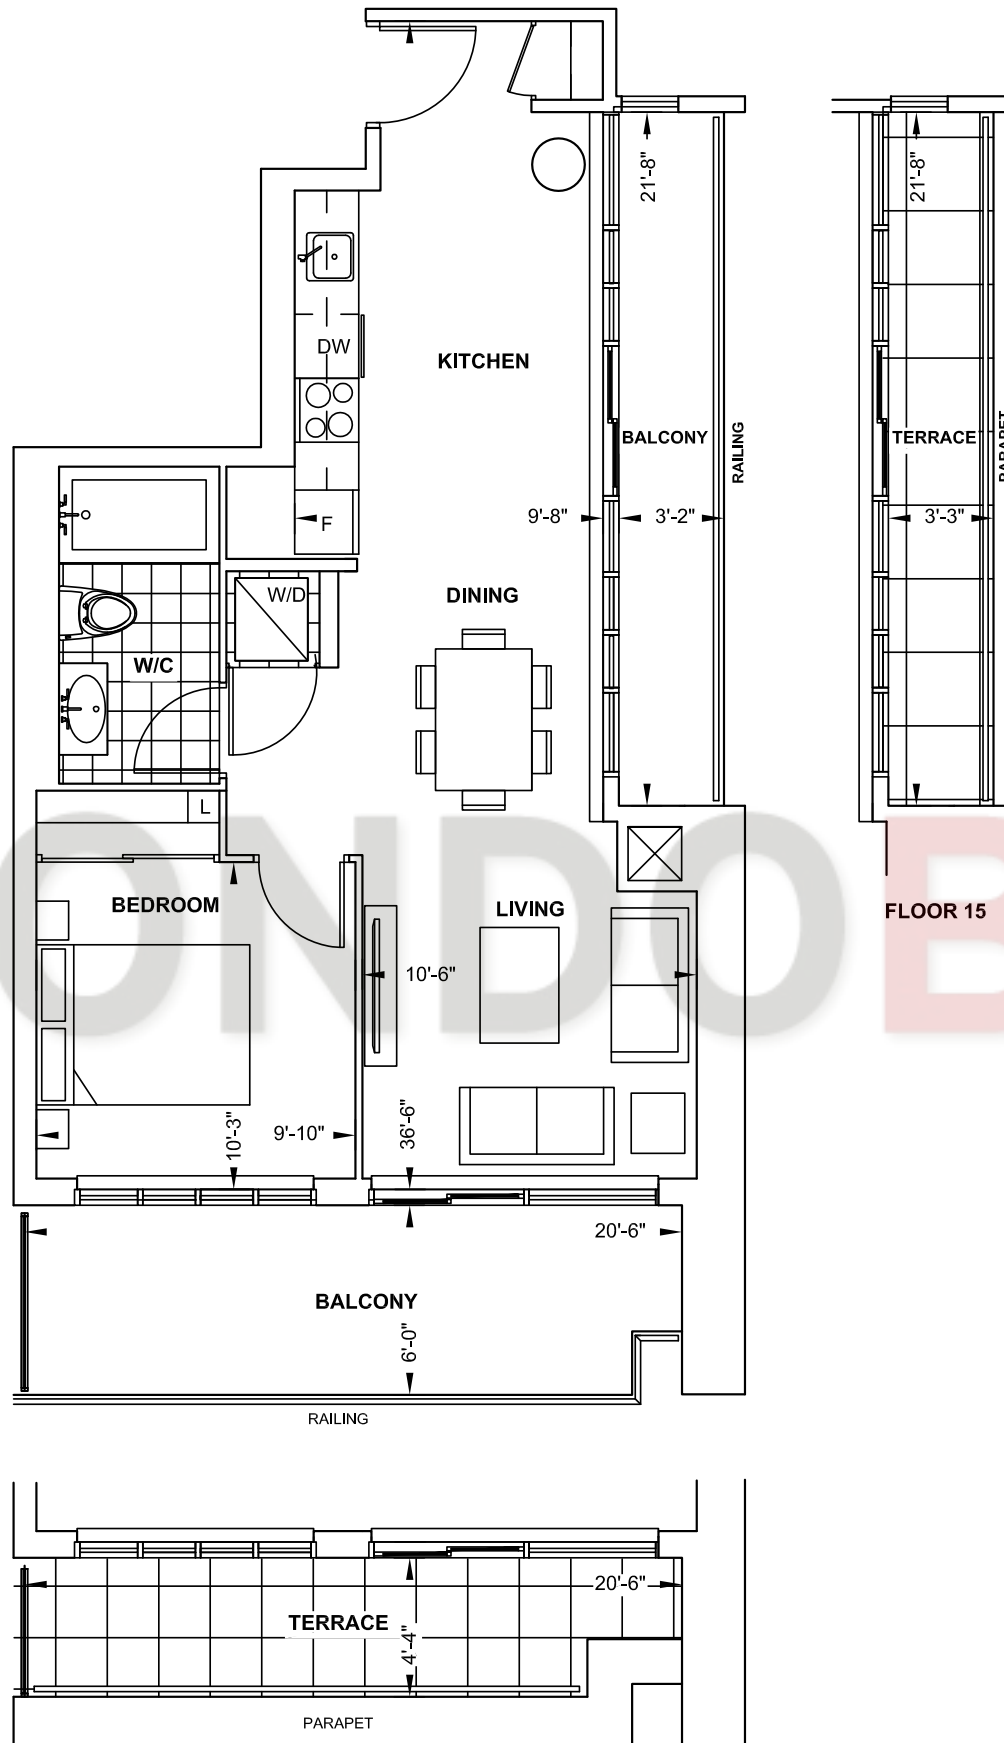

# B636

1 Bedroom  
Interior 636 Sq.Ft.  
Exterior 183 Sq.Ft.  
Total 819 Sq.Ft.

**FLOOR 15**

## TOWER SERIES

9' CEILING • FLOOR 15 - 23

## RICHMOND SERIES

10' CEILING • FLOOR 25