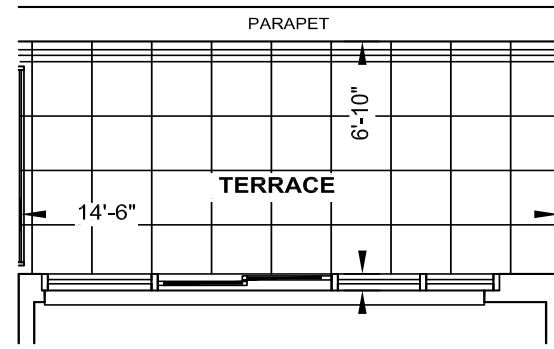

# B604

1 Bedroom  
Interior 604 Sq.Ft.  
Exterior 87 Sq.Ft.  
Total 691 Sq.Ft.

FLOOR 3

## TOWER SERIES

9' CEILING • FLOOR 3, 5 - 11