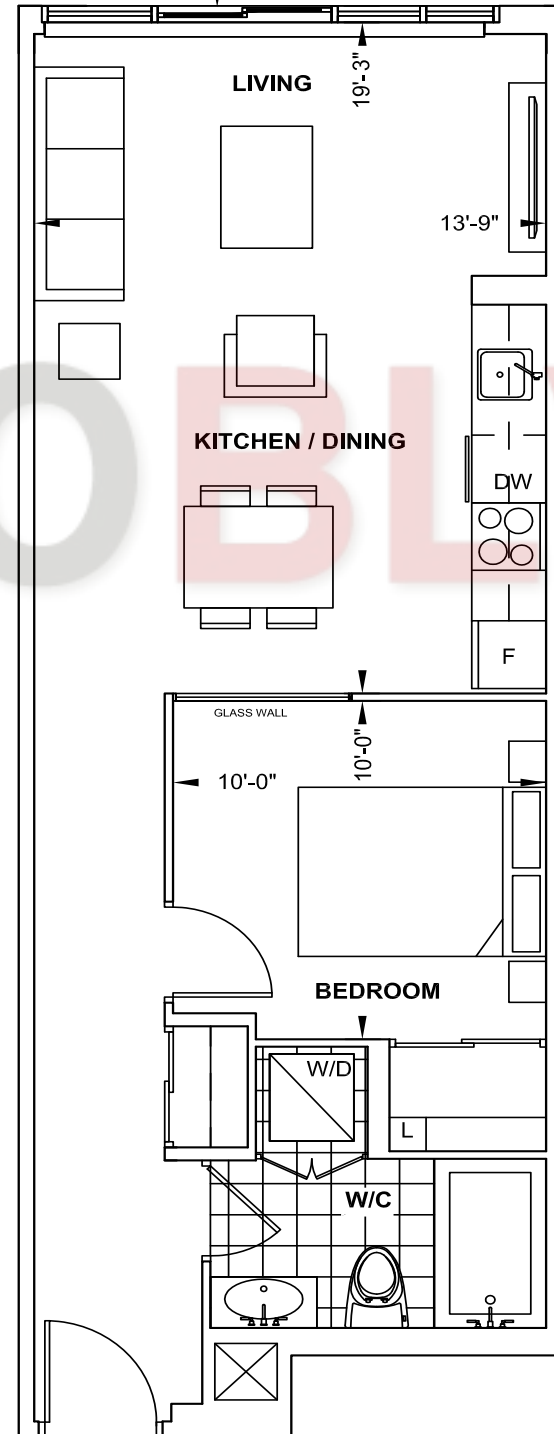

# B604

1 Bedroom  
Interior 604 Sq.Ft.  
Exterior 87 Sq.Ft.  
Total 691 Sq.Ft.

FLOOR 3

## TOWER SERIES

9' CEILING • FLOOR 3, 5 - 11