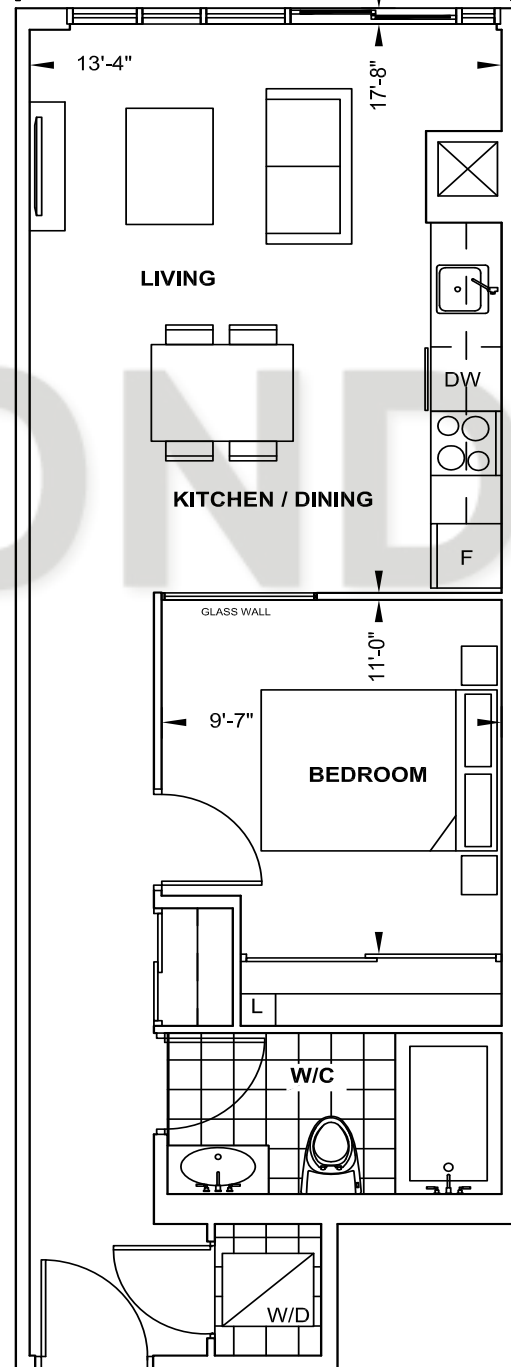

FLOOR 3

B583

1 Bedroom

Interior 583 Sq.Ft.

Exterior 84 Sq.Ft.

Total 667 Sq.Ft.

CONDO BLVD

TOWER SERIES

9' CEILING • FLOOR 3, 5 - 11