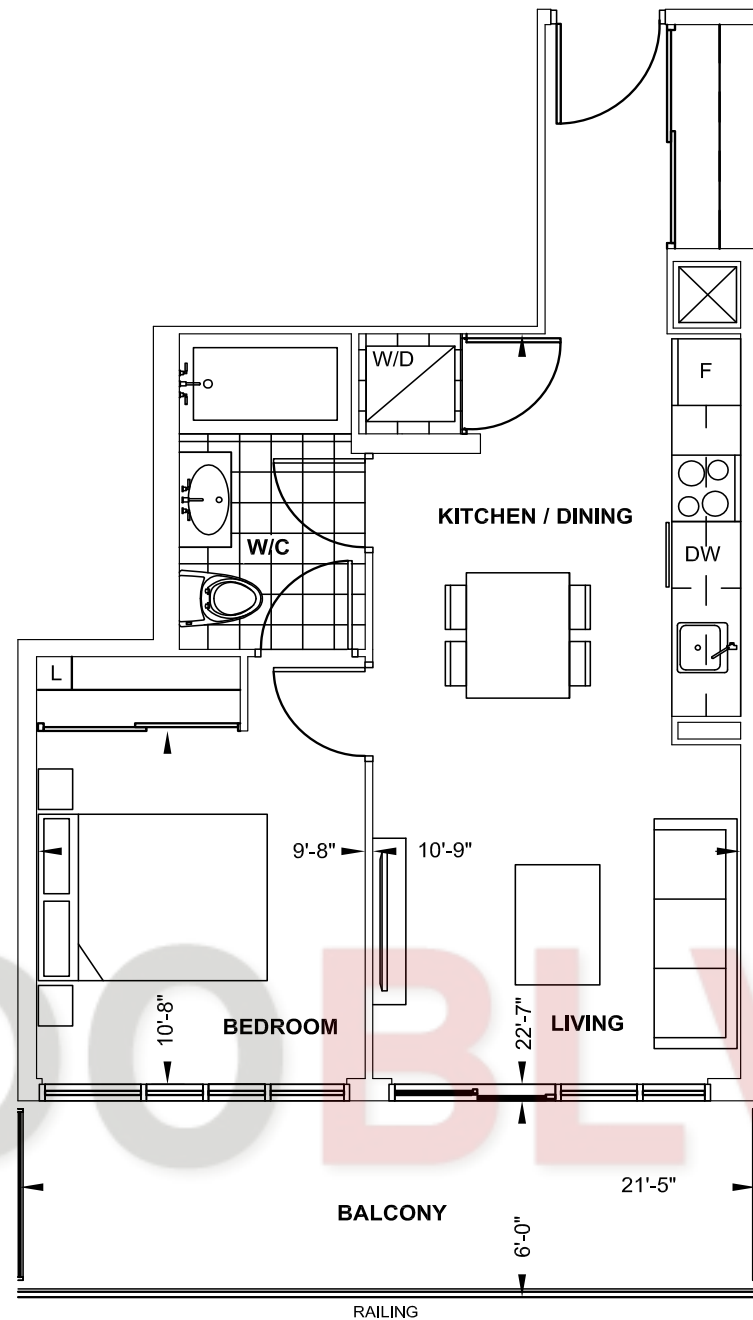

B544

1 Bedroom

Interior 544 Sq.Ft.

Exterior 128 Sq.Ft.

Total 672 Sq.Ft.

TOWER SERIES

9' CEILING • FLOOR 15 - 23

RICHMOND SERIES

10' CEILING • FLOOR 25 & 26

TOWER SERIES

9' CEILING • FLOOR 3, 5 - 11

FLOOR 3

FLOOR 15