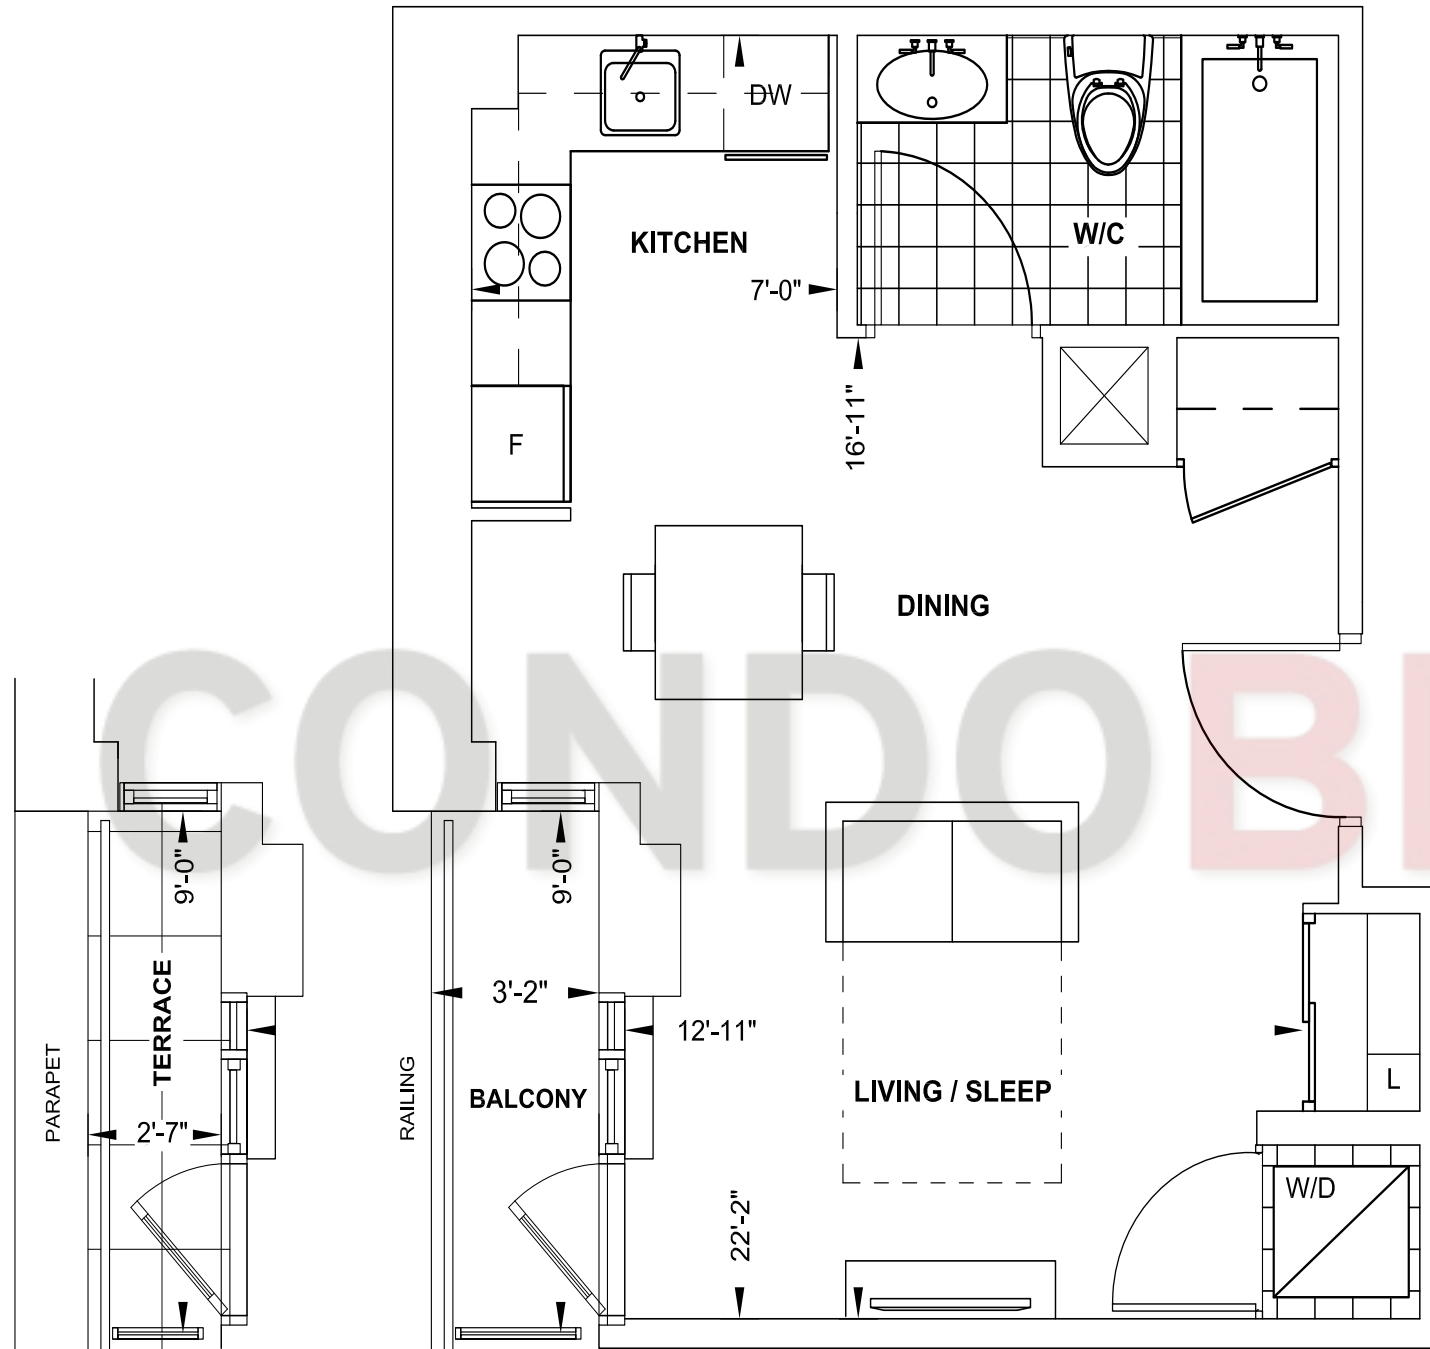

A399

Studio

Interior 399 Sq.Ft.

Exterior 27 Sq.Ft.

Total 426 Sq.Ft.

FLOOR 6

TOWER SERIES

9' CEILING • FLOOR 6 - 11