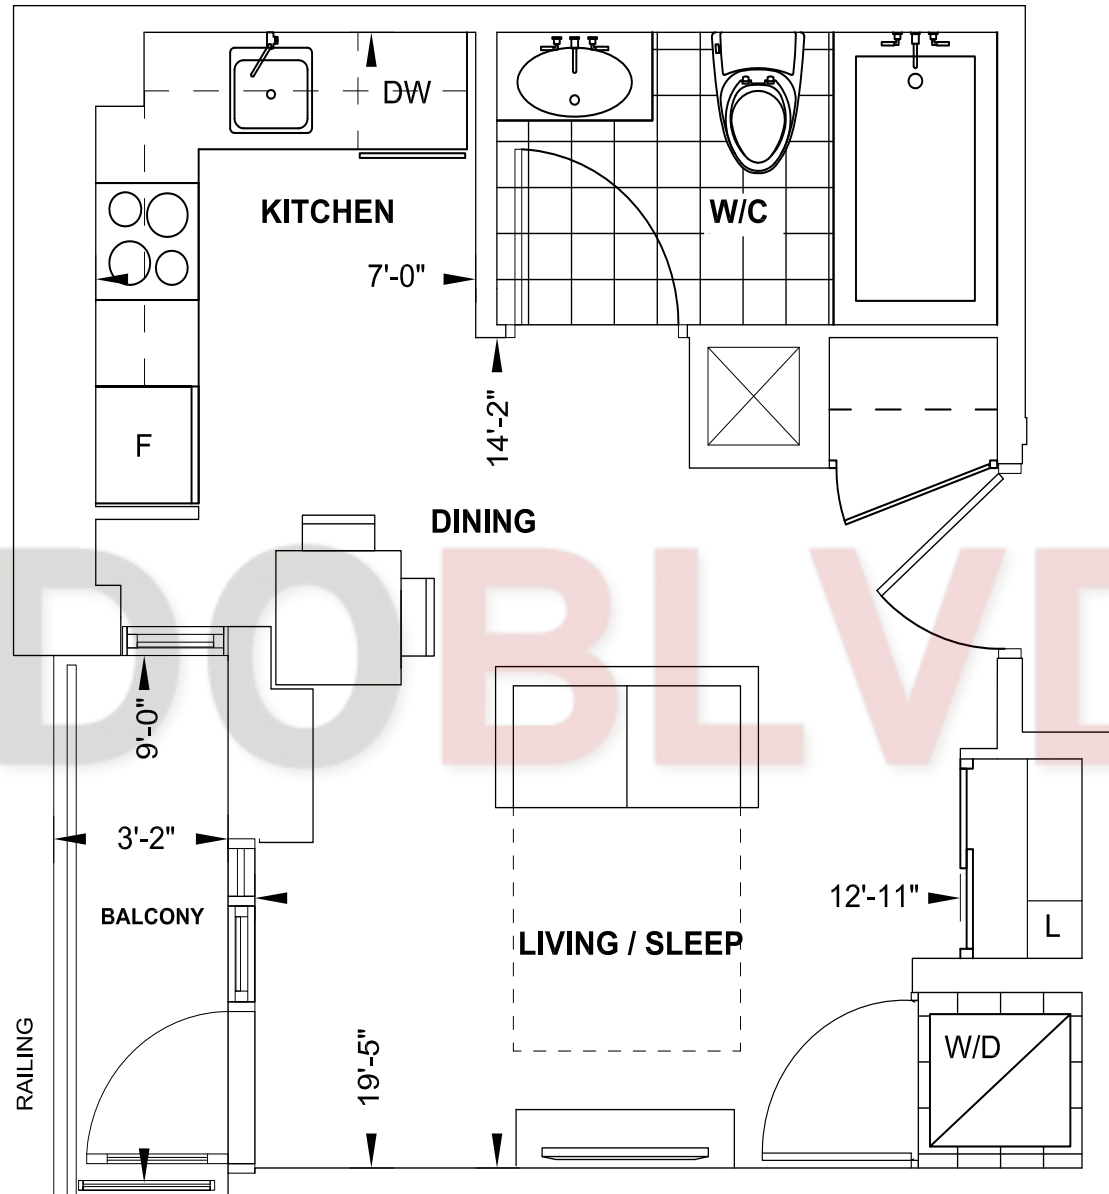

A350

Studio

Interior 350 Sq.Ft.

Exterior 27 Sq.Ft.

Total 377 Sq.Ft.

CONDOR BLVD

TOWER SERIES

9' CEILING • FLOOR 15 - 23

RICHMOND SERIES

10' CEILING • FLOOR 25