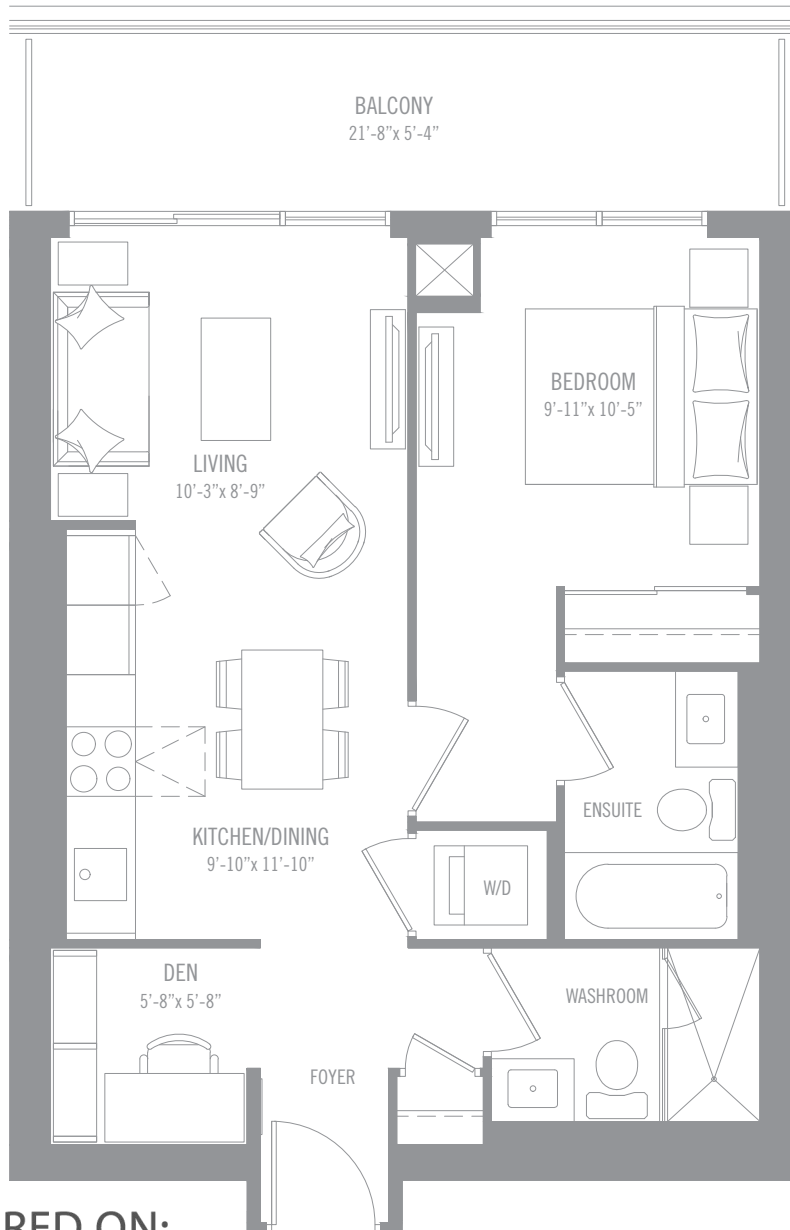

ROME

SUITE TYPE: 1 BEDROOM + DEN 1D-A
INTERIOR AREA: 611 SQ.FT.
OUTDOOR AREA: 115 SQ.FT.
TOTAL AREA: 726 SQ.FT.

FEATURED ON:

condoblvd.com
(877) 60-CONDO

8-45TH FLOOR

Materials, specifications & floor plans are subject to change without notice. All renderings are artist's conceptions. All floor plans are approximate dimensions. Note: Actual usable floor space may vary from the stated floor area. Window size and location may vary. Balcony/Terrace as applicable. Not to scale. E.&O.E.