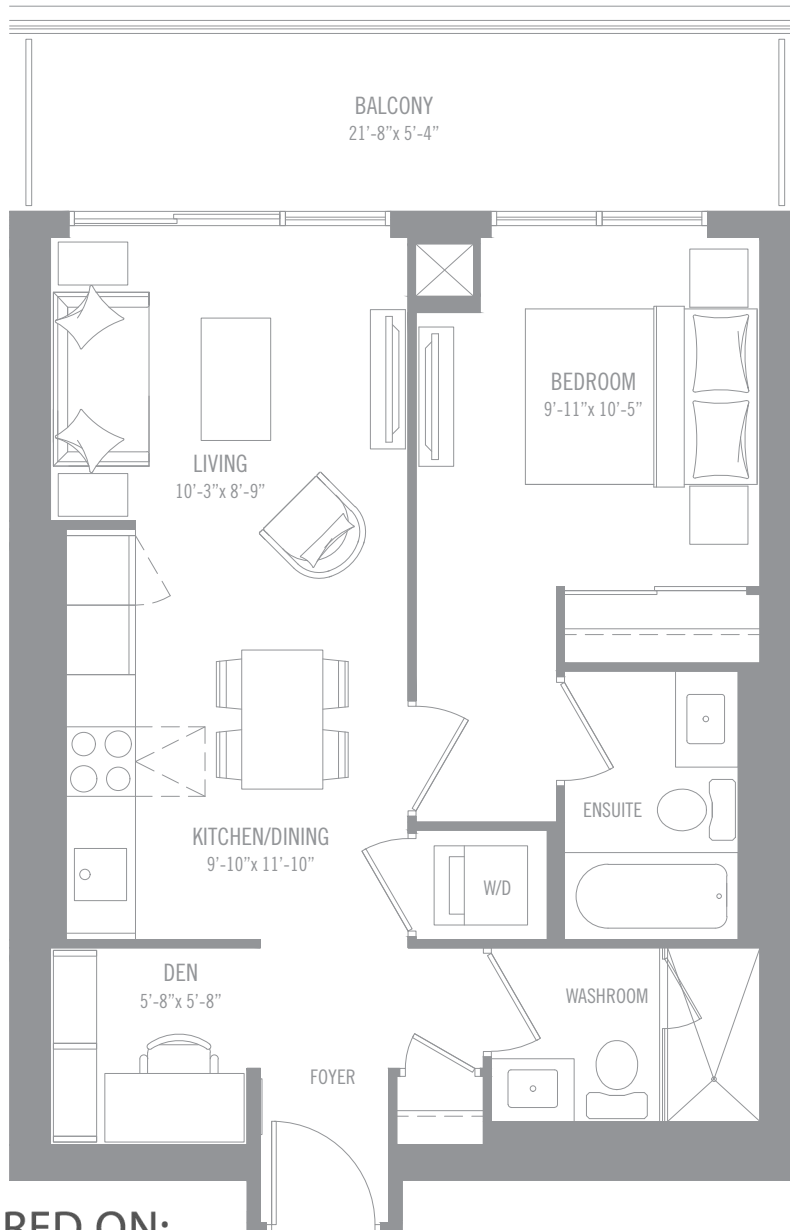

ROME

SUITE TYPE: 1 BEDROOM + DEN 1D-A
INTERIOR AREA: 611 SQ.FT.
OUTDOOR AREA: 115 SQ.FT.
TOTAL AREA: 726 SQ.FT.

FEATURED ON:

condoblvd.com
(877) 60-CONDO

Materials, specifications & floor plans are subject to change without notice. All renderings are artist's conceptions. All floor plans are approximate dimensions. Note: Actual usable floor space may vary from the stated floor area. Window size and location may vary. Balcony/Terrace as applicable. Not to scale. E.&O.E.