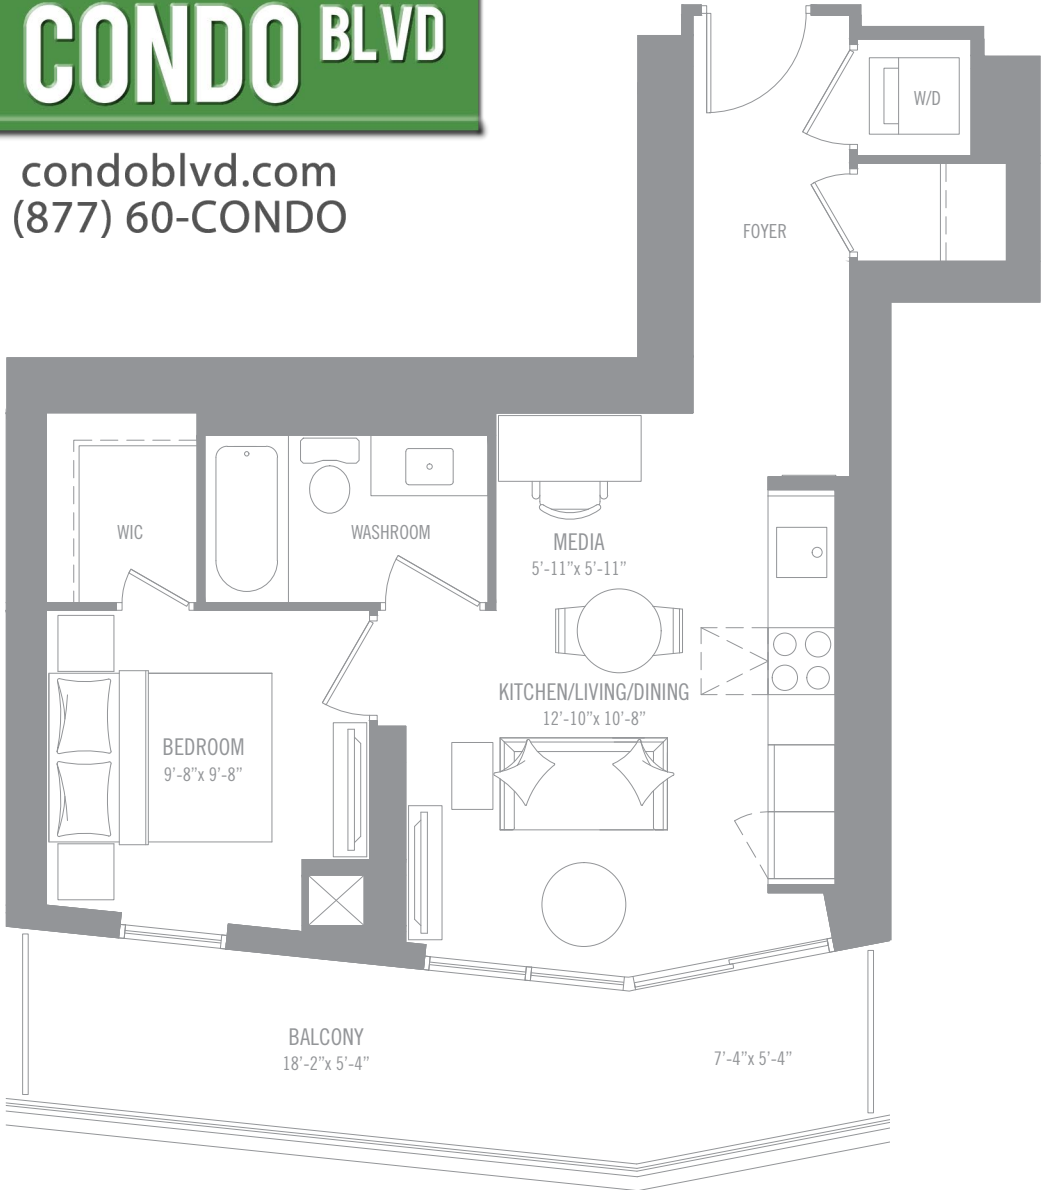

condoblvd.com
(877) 60-CONDO