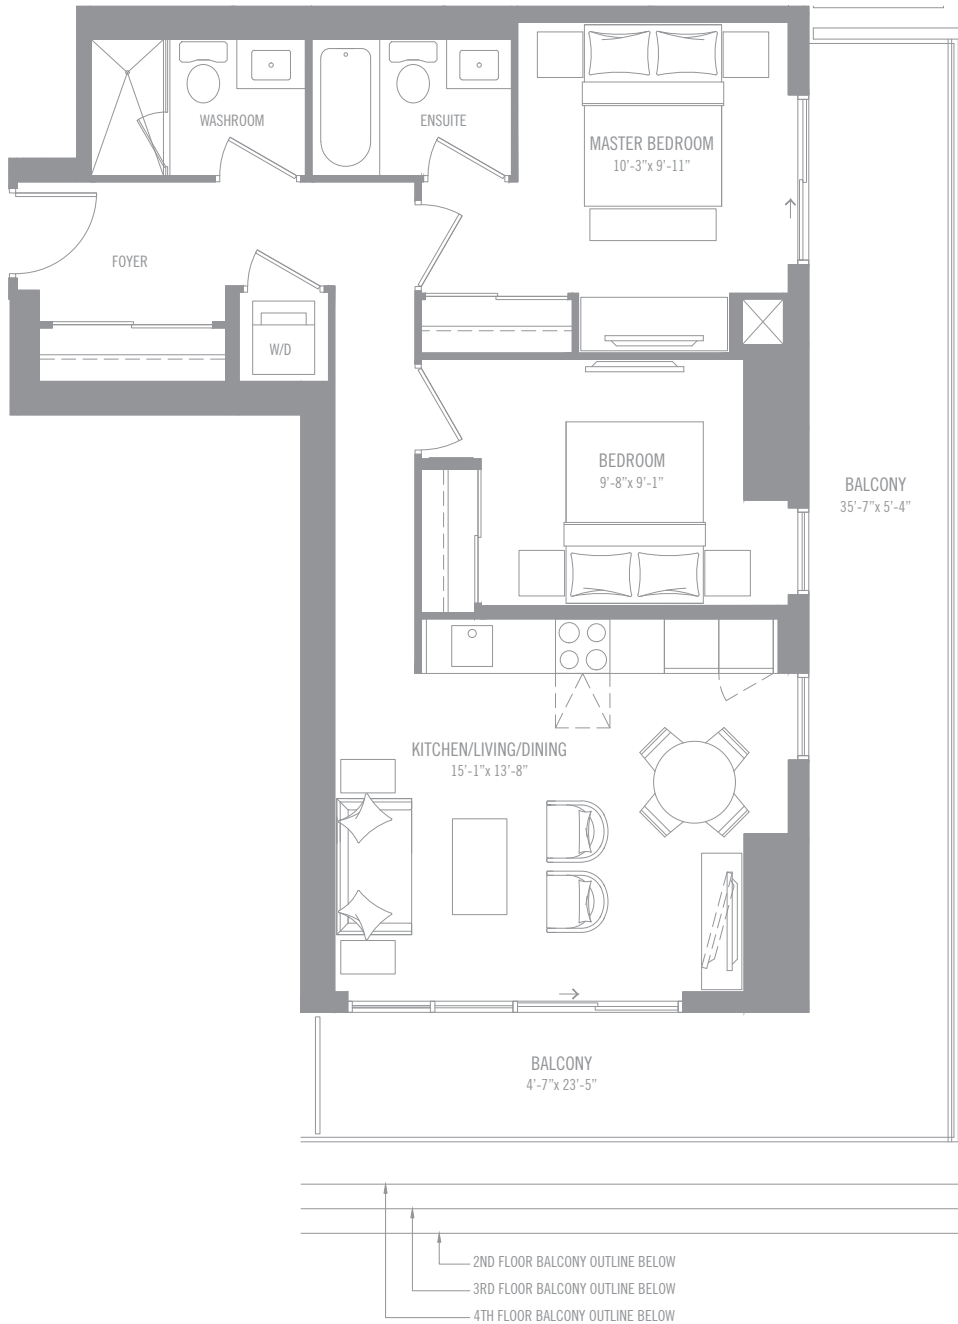

FEATURED ON:

condoblvd.com
(877) 60-CONDO

SUITE TYPE: 2 BEDROOM 2-D1
INTERIOR AREA: 815 SQ.FT.
OUTDOOR AREA: 297 SQ.FT.
TOTAL AREA: 1,112 SQ.FT.

MONTREAL

Materials, specifications & floor plans are subject to change without notice. All renderings are artist's conceptions. All floor plans are approximate dimensions.
Note: Actual usable floor space may vary from the stated floor area. Window size and location may vary. Balcony/Terrace as applicable. Not to scale. E.&O.E.