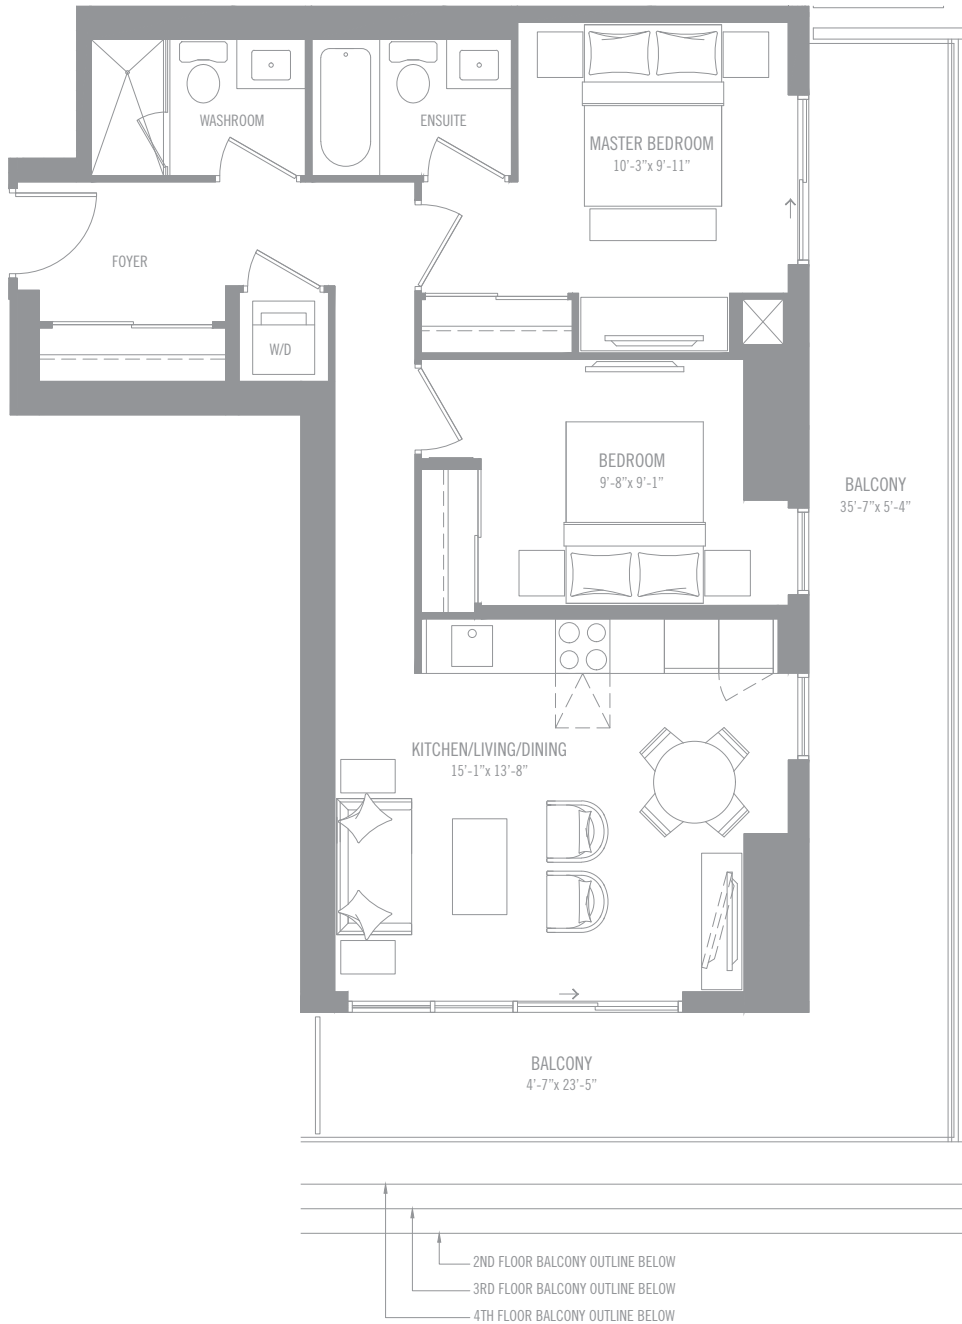

FEATURED ON:

condoblvd.com
(877) 60-CONDO

SUITE TYPE: 2 BEDROOM 2-D1
INTERIOR AREA: 815 SQ.FT.
OUTDOOR AREA: 297 SQ.FT.
TOTAL AREA: 1,112 SQ.FT.

MONTREAL

Materials, specifications & floor plans are subject to change without notice. All renderings are artist's conceptions. All floor plans are approximate dimensions.
Note: Actual usable floor space may vary from the stated floor area. Window size and location may vary. Balcony/Terrace as applicable. Not to scale. E.&O.E.