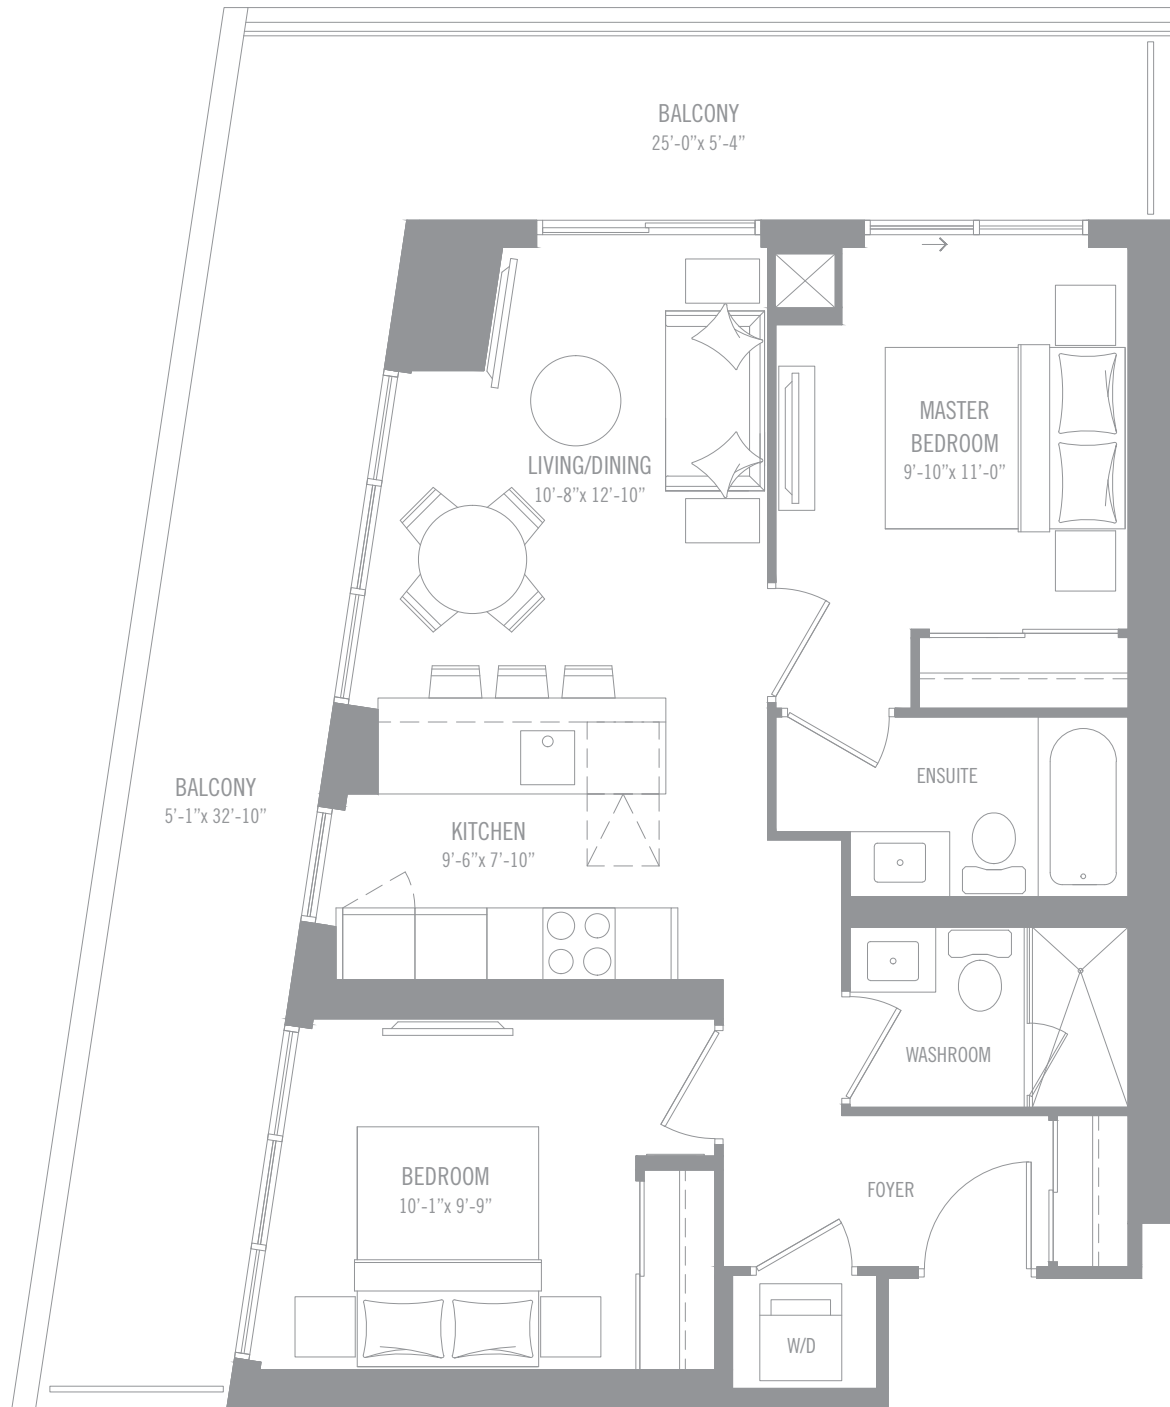

MILAN

SUITE TYPE: 2 BEDROOM 2-A
INTERIOR AREA: 730 SQ.FT.
OUTDOOR AREA: 303 SQ.FT.
TOTAL AREA: 1,033 SQ.FT.

FEATURED ON:

condoblvd.com
(877) 60-CONDO

8-45TH FLOOR

Materials, specifications & floor plans are subject to change without notice. All renderings are artist's conceptions. All floor plans are approximate dimensions.
Note: Actual usable floor space may vary from the stated floor area. Window size and location may vary. Balcony/Terrace as applicable. Not to scale. E.&O.E.