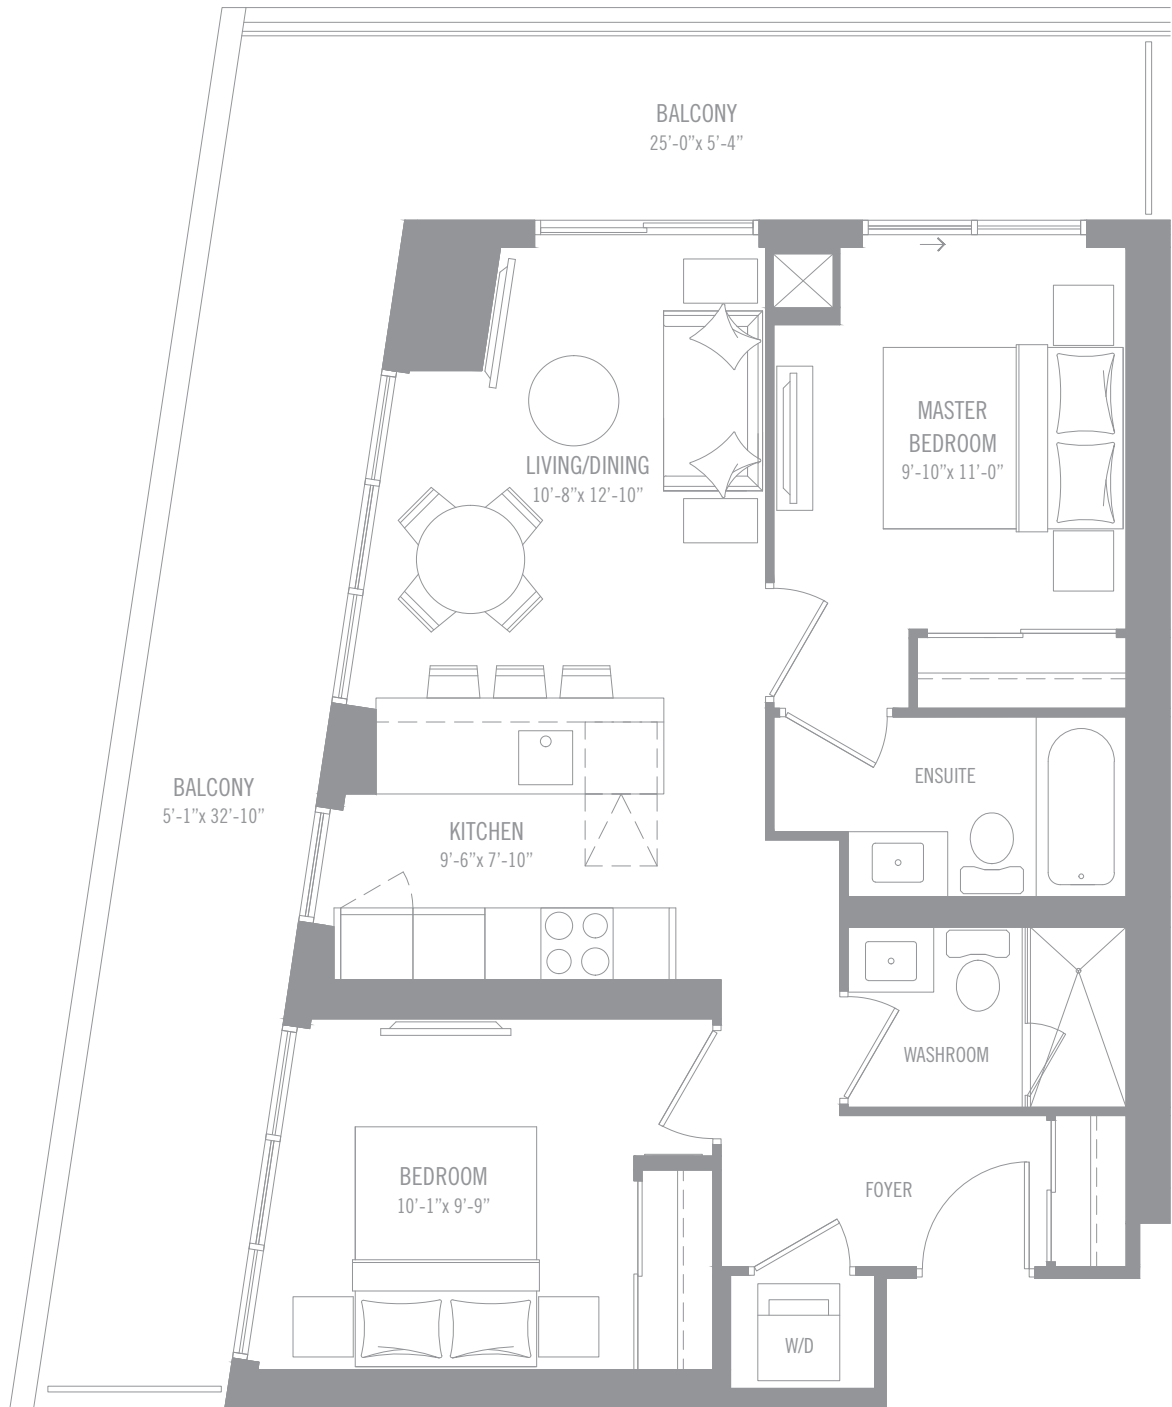

MILAN

FEATURED ON:

condoblvd.com
(877) 60-CONDO

SUITE TYPE: 2 BEDROOM 2-A
INTERIOR AREA: 730 SQ.FT.
OUTDOOR AREA: 303 SQ.FT.
TOTAL AREA: 1,033 SQ.FT.

8-45TH FLOOR

Materials, specifications & floor plans are subject to change without notice. All renderings are artist's conceptions. All floor plans are approximate dimensions.
Note: Actual usable floor space may vary from the stated floor area. Window size and location may vary. Balcony/Terrace as applicable. Not to scale. E.&O.E.