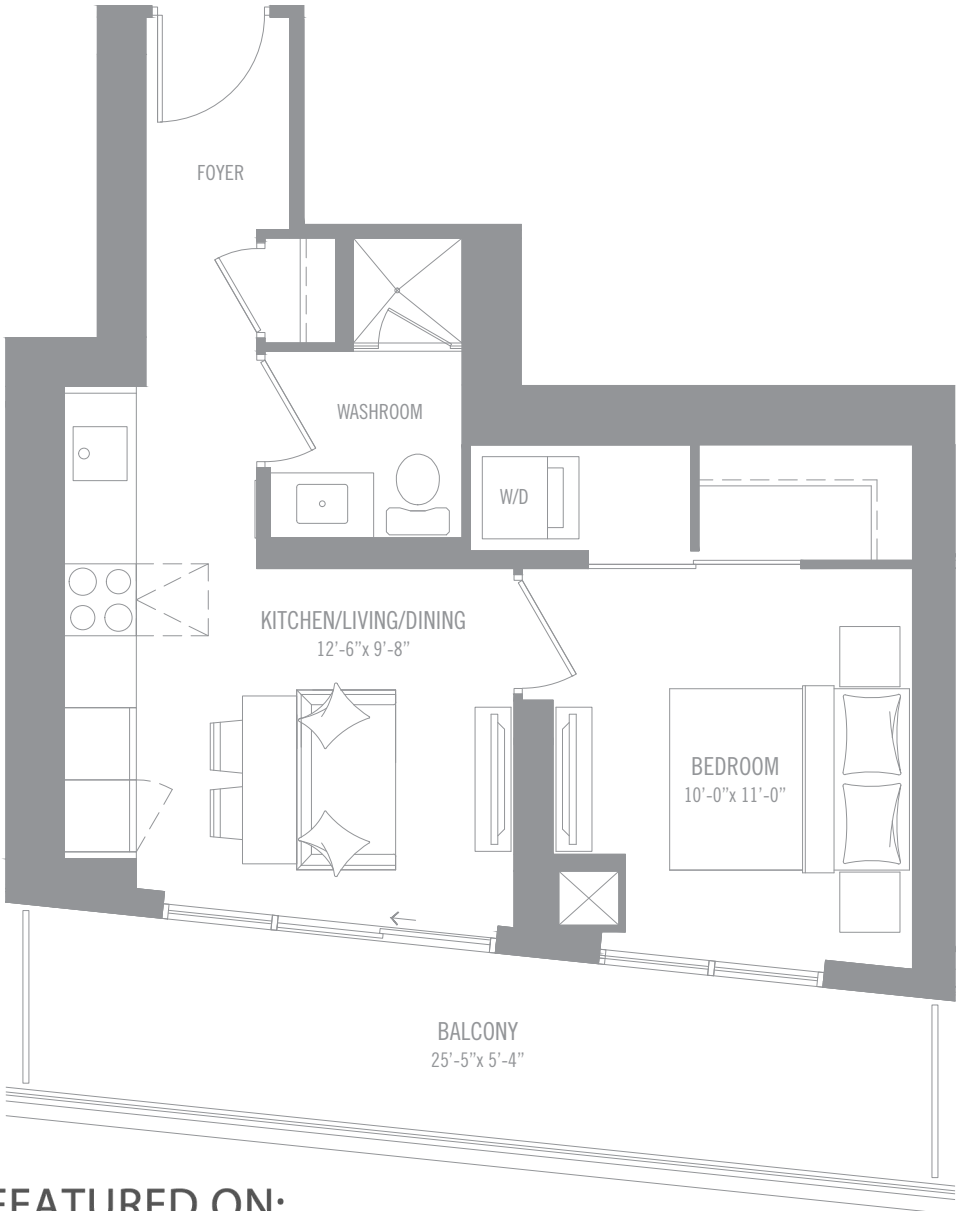

LONDON 1

SUITE TYPE: 1 BEDROOM 1-A
INTERIOR AREA: 488 SQ.FT.
OUTDOOR AREA: 135 SQ.FT.
TOTAL AREA: 623 SQ.FT.

FEATURED ON: