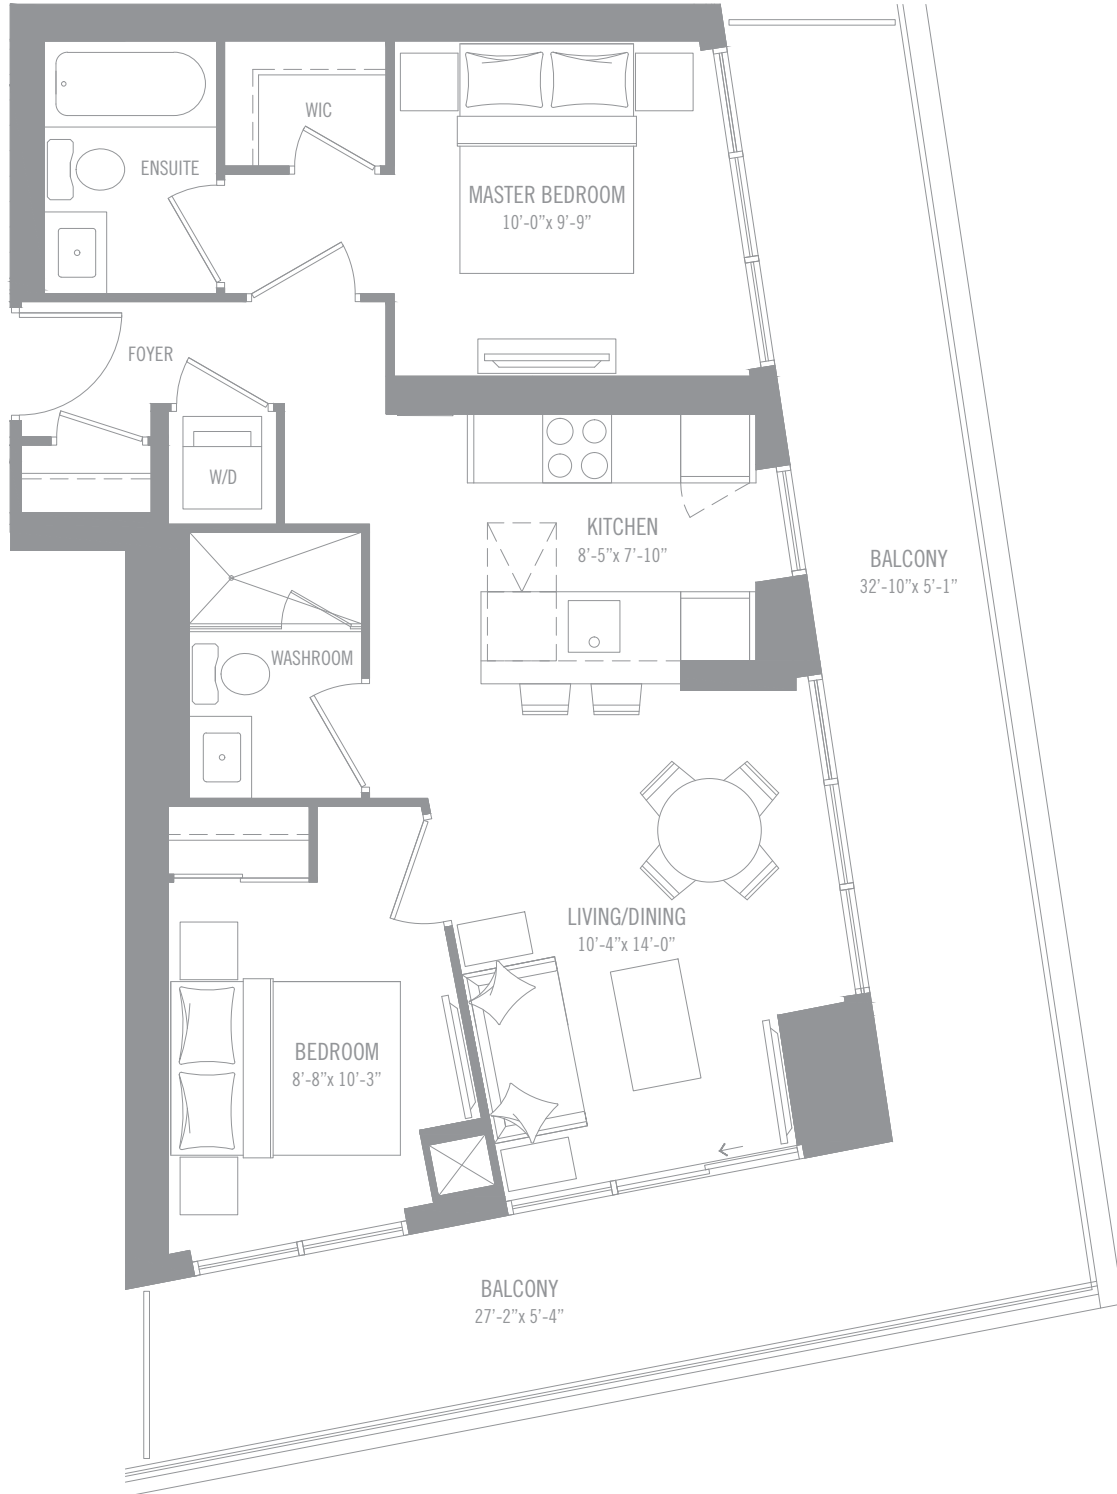

FEATURED ON:

condoblvd.com
(877) 60-CONDO

SUITE TYPE: 2 BEDROOM 2-C
INTERIOR AREA: 727 SQ.FT.
OUTDOOR AREA: 311 SQ.FT.
TOTAL AREA: 1,038 SQ.FT.

HONG KONG

8-45TH FLOOR

Materials, specifications & floor plans are subject to change without notice. All renderings are artist's conceptions. All floor plans are approximate dimensions. Note: Actual usable floor space may vary from the stated floor area. Window size and location may vary. Balcony/Terrace as applicable. Not to scale. E.&O.E.