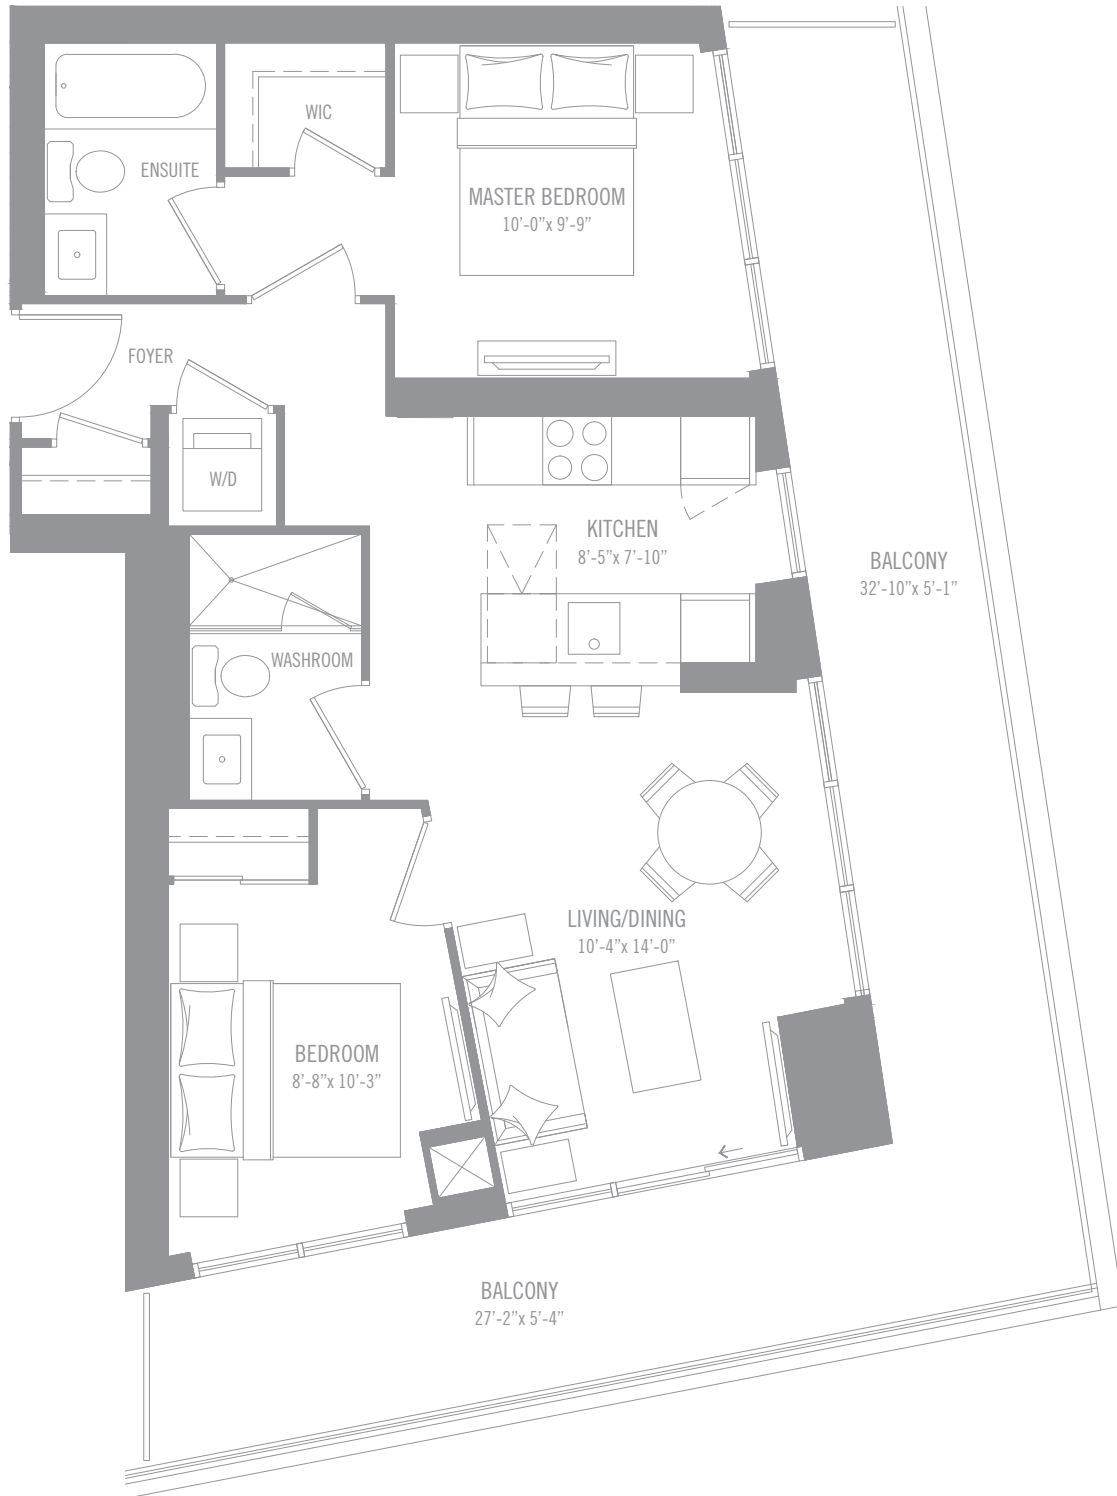

FEATURED ON:

condoblvd.com
(877) 60-CONDO

SUITE TYPE: 2 BEDROOM 2-C
INTERIOR AREA: 727 SQ.FT.
OUTDOOR AREA: 311 SQ.FT.
TOTAL AREA: 1,038 SQ.FT.

HONG KONG

8-45TH FLOOR

Materials, specifications & floor plans are subject to change without notice. All renderings are artist's conceptions. All floor plans are approximate dimensions. Note: Actual usable floor space may vary from the stated floor area. Window size and location may vary. Balcony/Terrace as applicable. Not to scale. E.&O.E.