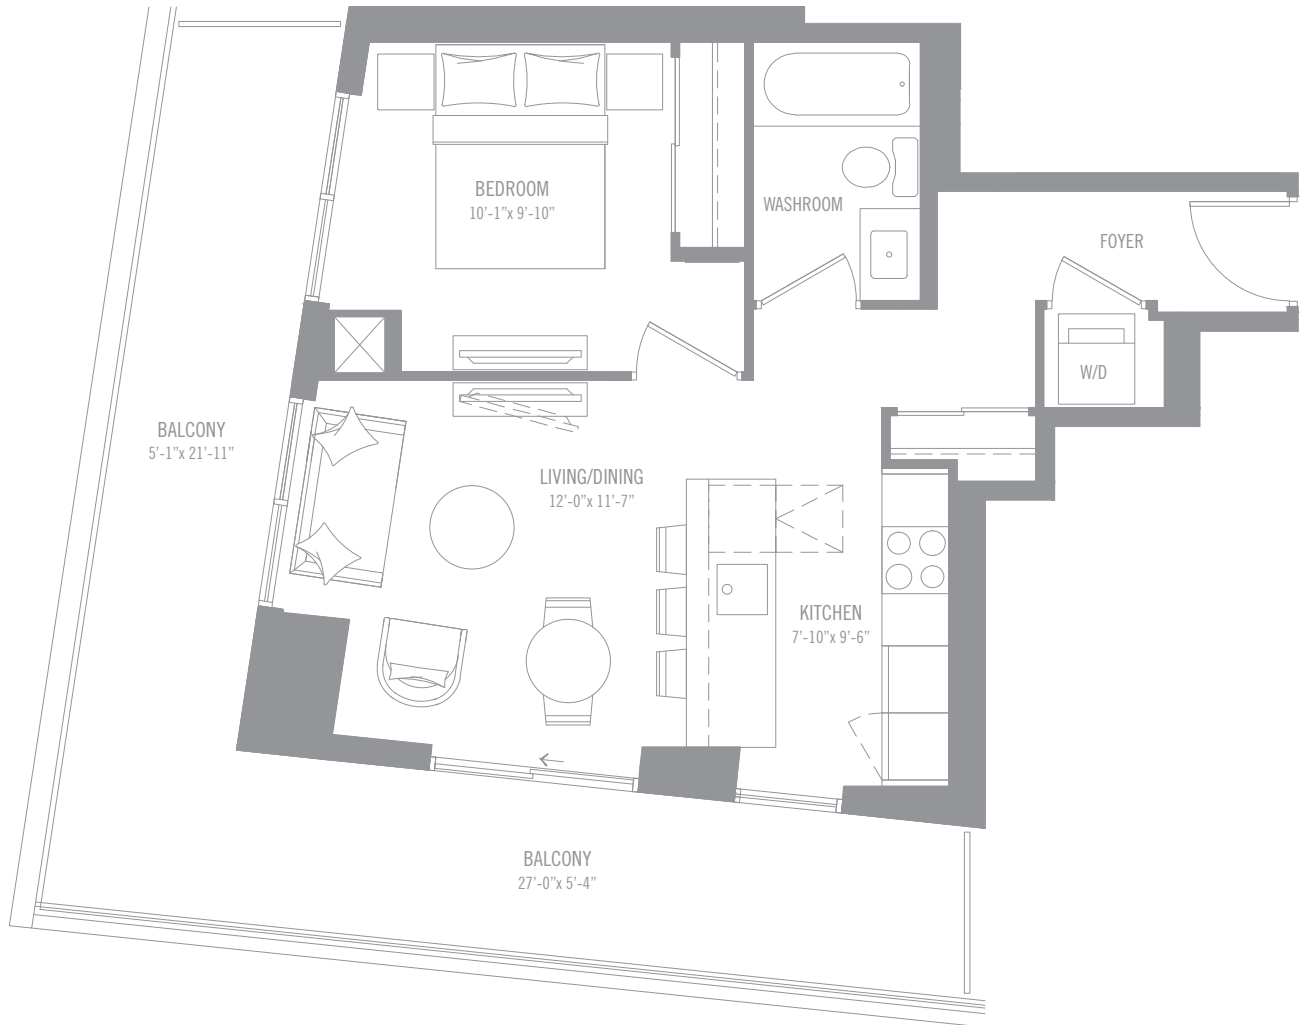

# GENEVA

SUITE TYPE: 1 BEDROOM 1-K  
INTERIOR AREA: 531 SQ.FT.  
OUTDOOR AREA: 256 SQ.FT.  
TOTAL AREA: 787 SQ.FT.

FEATURED ON:

condoblvd.com  
(877) 60-CONDO

8-45TH FLOOR

Materials, specifications & floor plans are subject to change without notice. All renderings are artist's conceptions. All floor plans are approximate dimensions. Note: Actual usable floor space may vary from the stated floor area. Window size and location may vary. Balcony/Terrace as applicable. Not to scale. E.&O.E.