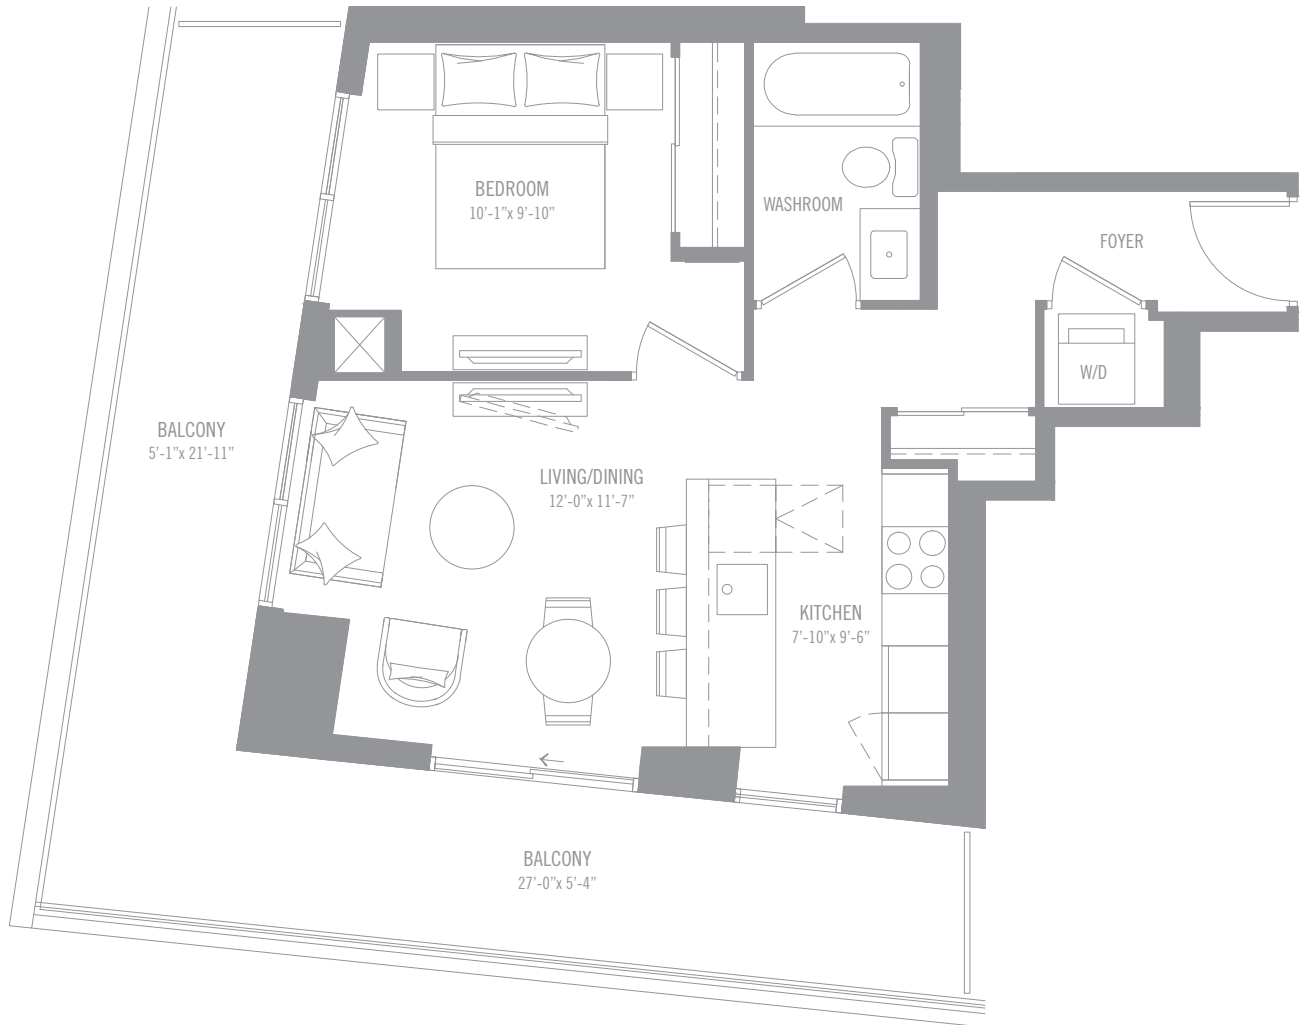

GENEVA

SUITE TYPE: 1 BEDROOM 1-K
INTERIOR AREA: 531 SQ.FT.
OUTDOOR AREA: 256 SQ.FT.
TOTAL AREA: 787 SQ.FT.

FEATURED ON:

condoblvd.com
(877) 60-CONDO

8-45TH FLOOR

Materials, specifications & floor plans are subject to change without notice. All renderings are artist's conceptions. All floor plans are approximate dimensions. Note: Actual usable floor space may vary from the stated floor area. Window size and location may vary. Balcony/Terrace as applicable. Not to scale. E.&O.E.