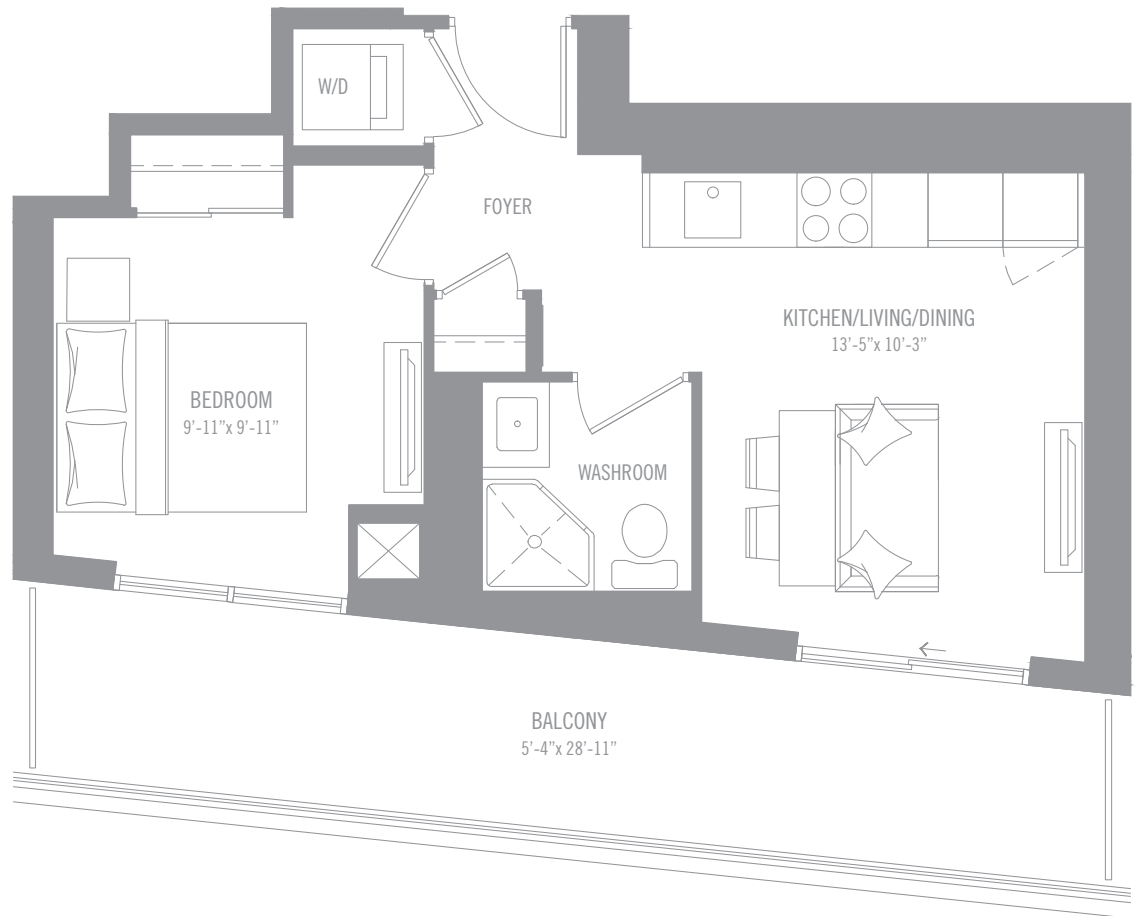

ATHENS

SUITE TYPE: 1 BEDROOM 1-J
INTERIOR AREA: 423 SQ.FT.
OUTDOOR AREA: 154 SQ.FT.
TOTAL AREA: 577 SQ.FT.

8-45TH FLOOR

FEATURED ON:

condoblvd.com
(877) 60-CONDO

Materials, specifications & floor plans are subject to change without notice. All renderings are artist's conceptions. All floor plans are approximate dimensions.
Note: Actual usable floor space may vary from the stated floor area. Window size and location may vary. Balcony/Terrace as applicable. Not to scale. E.&O.E.