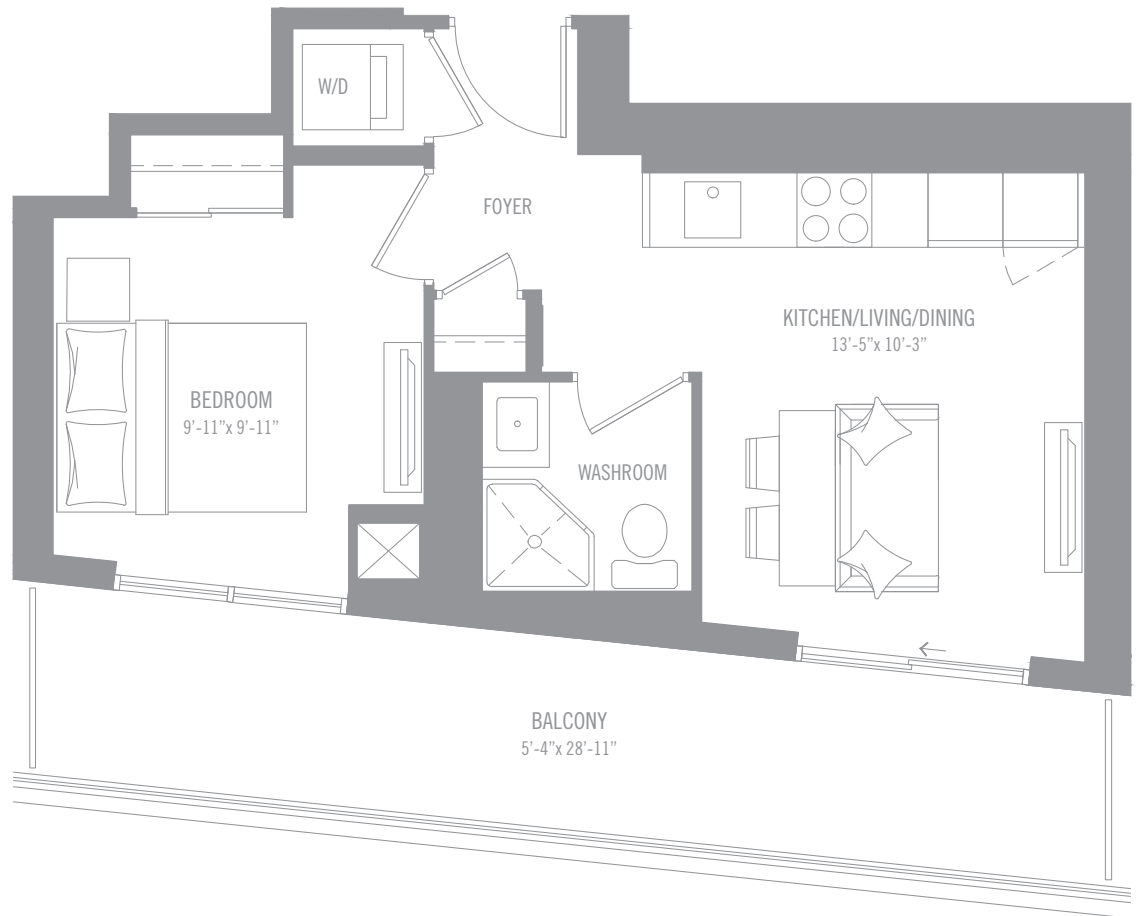

ATHENS

SUITE TYPE: 1 BEDROOM 1-J
INTERIOR AREA: 423 SQ.FT.
OUTDOOR AREA: 154 SQ.FT.
TOTAL AREA: 577 SQ.FT.

8-45TH FLOOR

FEATURED ON:

condoblvd.com
(877) 60-CONDO

Materials, specifications & floor plans are subject to change without notice. All renderings are artist's conceptions. All floor plans are approximate dimensions. Note: Actual usable floor space may vary from the stated floor area. Window size and location may vary. Balcony/Terrace as applicable. Not to scale. E.&O.E.