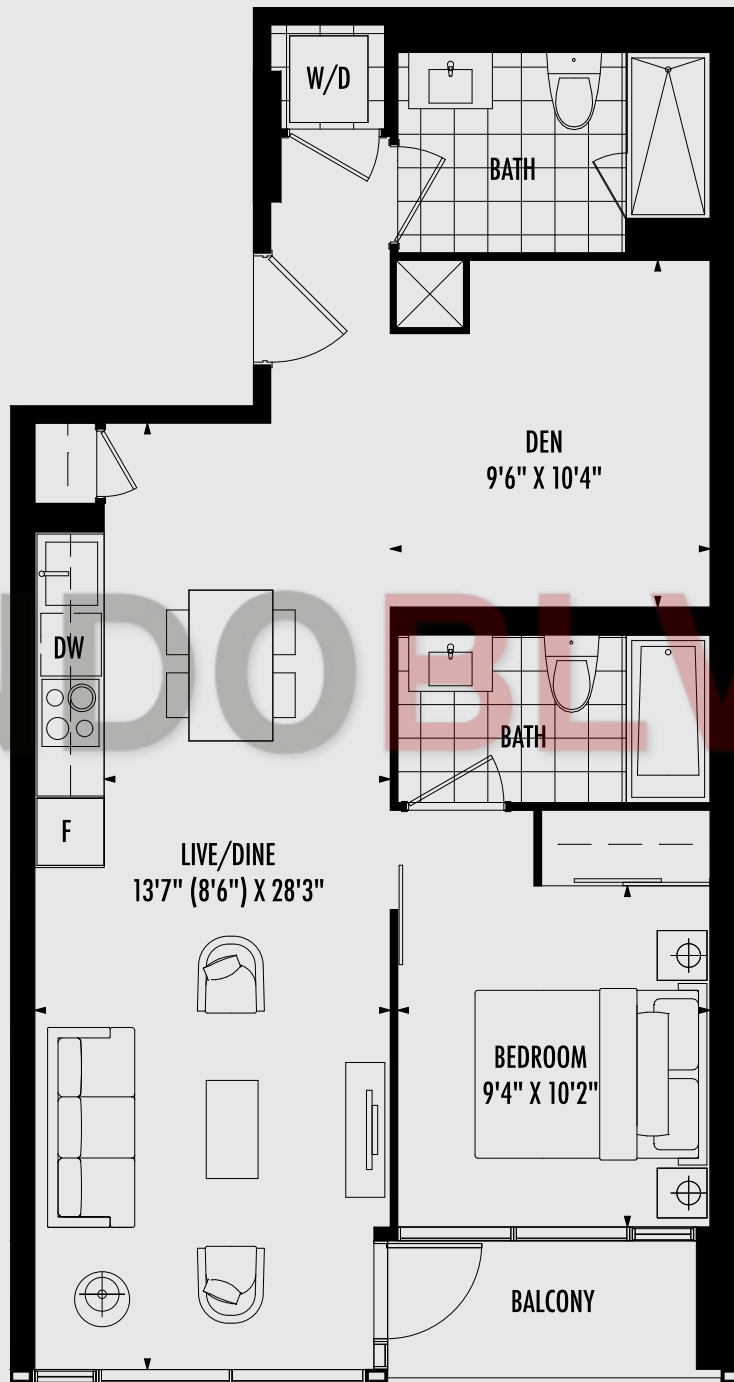

1BD+D-15

ONE BEDROOM+DEN / 747 SQ FT

DIMENSIONS, SIZES, SPECIFICATIONS, LAYOUTS, AND MATERIALS ARE APPROXIMATE ONLY AND SUBJECT TO CHANGE WITHOUT NOTICE. E. & O.E.