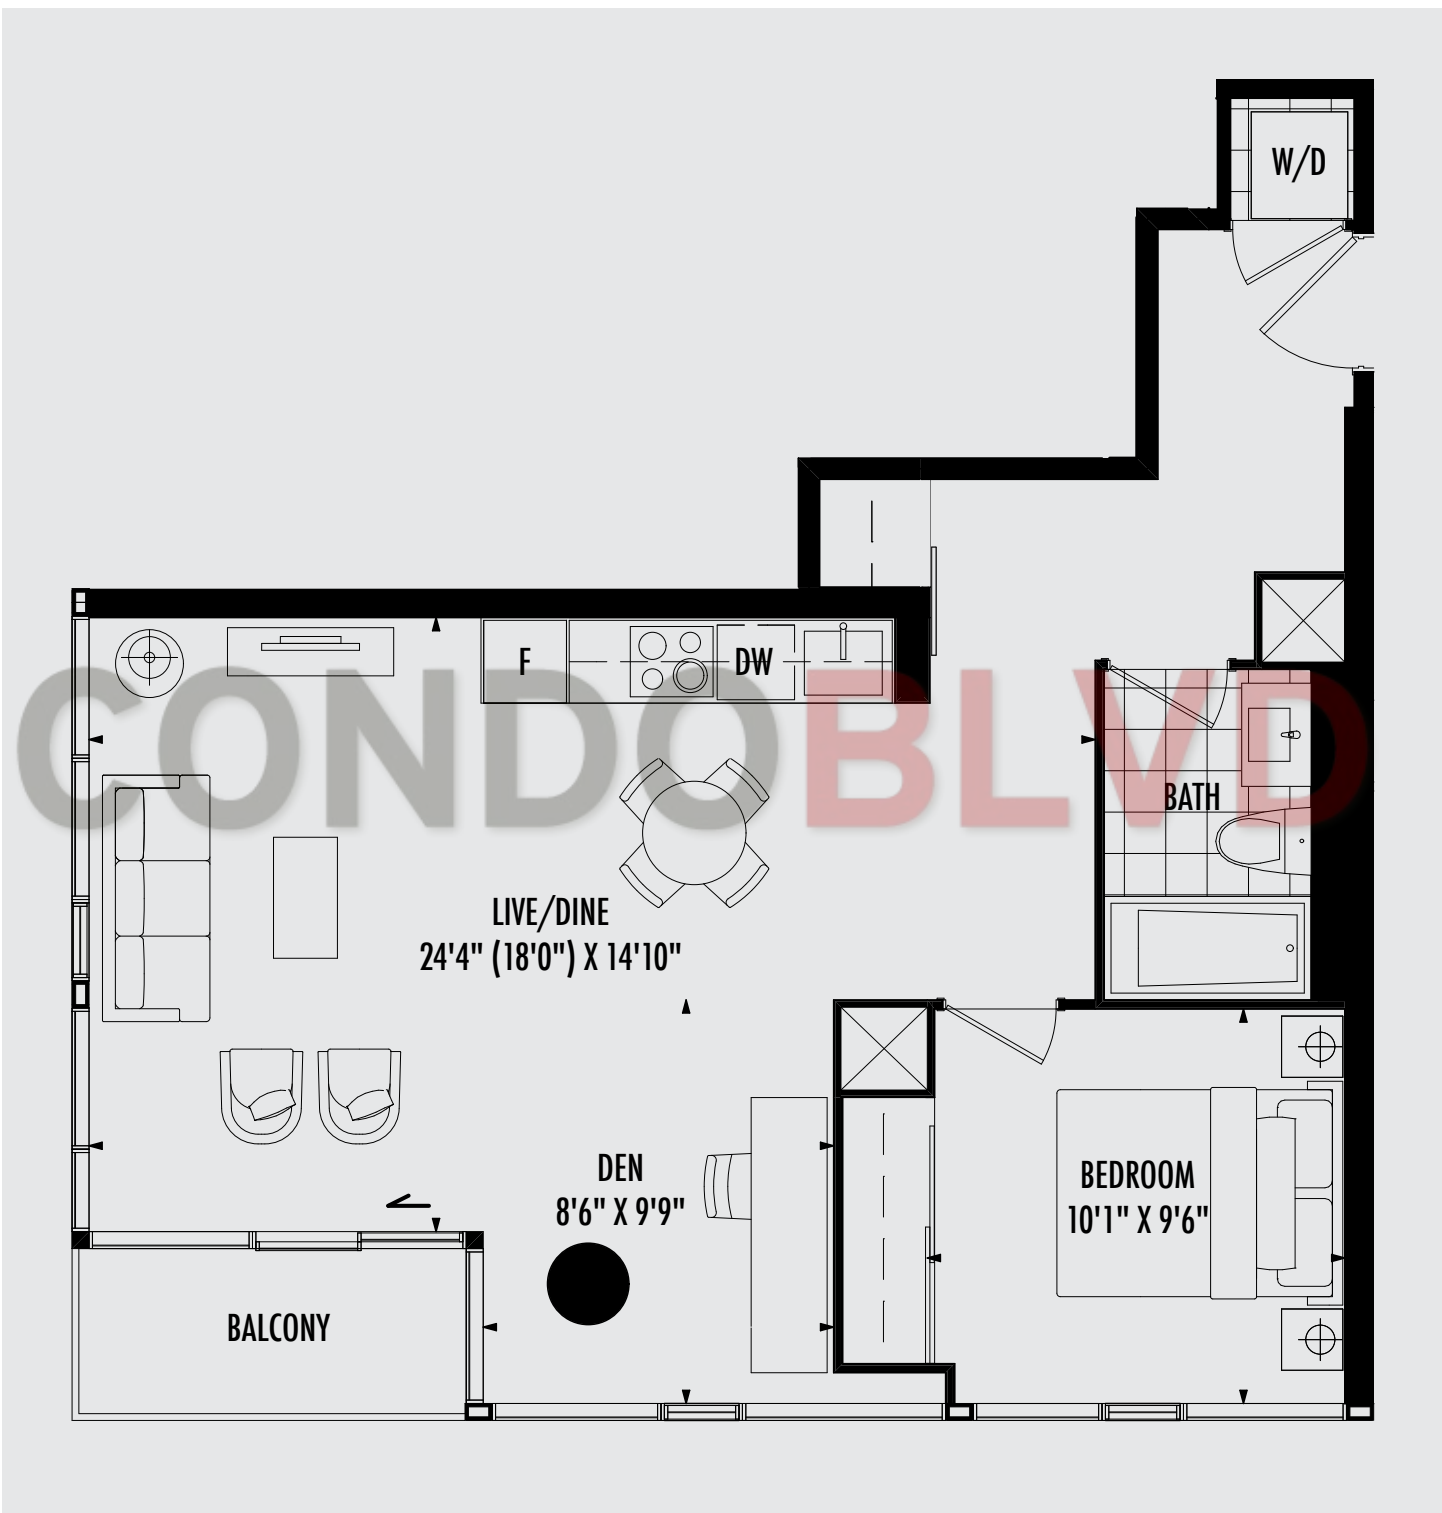

1BD+D-12

ONE BEDROOM + DEN
667, 680 SQ FT

DIMENSIONS, SIZES, SPECIFICATIONS, LAYOUTS, AND MATERIALS ARE APPROXIMATE ONLY AND SUBJECT TO CHANGE WITHOUT NOTICE. E. & O.E.