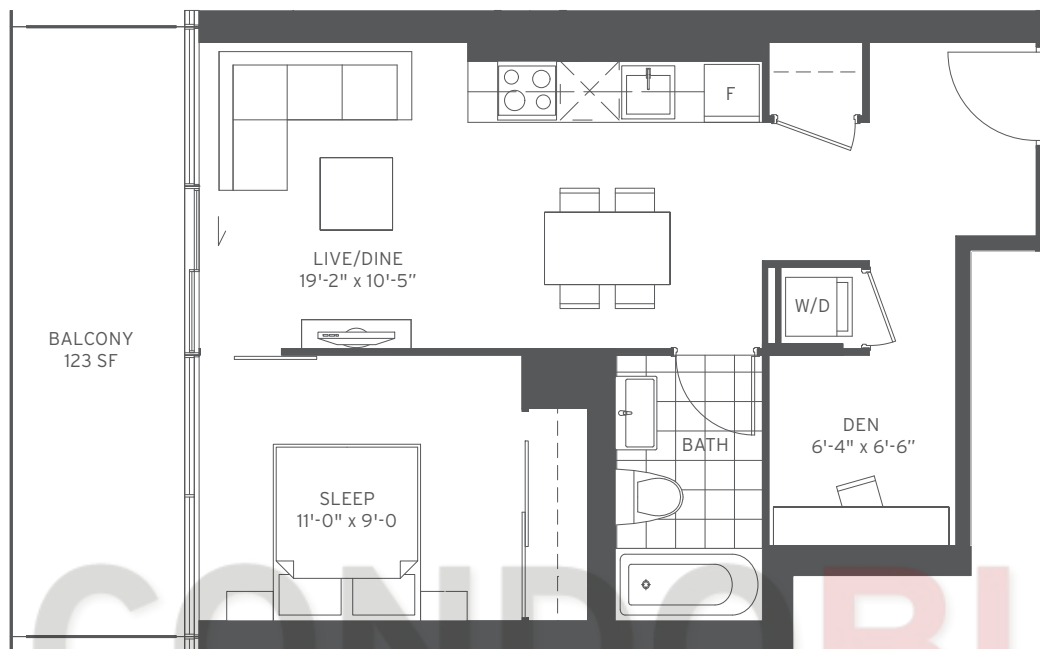

FLOORS: 3-8

ONE BEDROOM + DEN INTERIOR 561 SF

CONDO BLVD

P20