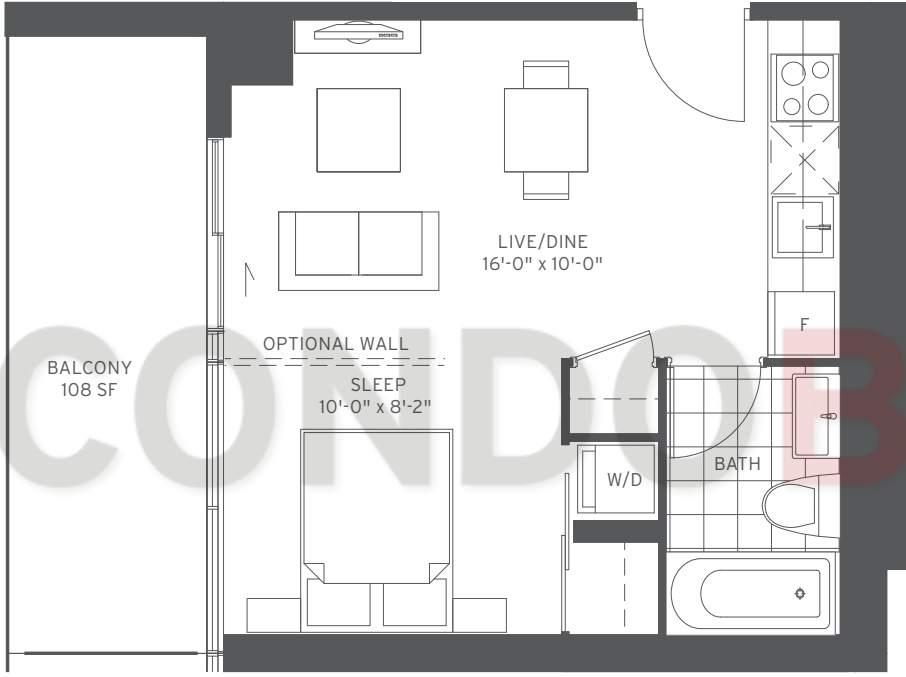

N

STUDIO INTERIOR 395 SF

P2

Sizes and specifications subject to change without notice. E. + O. E.