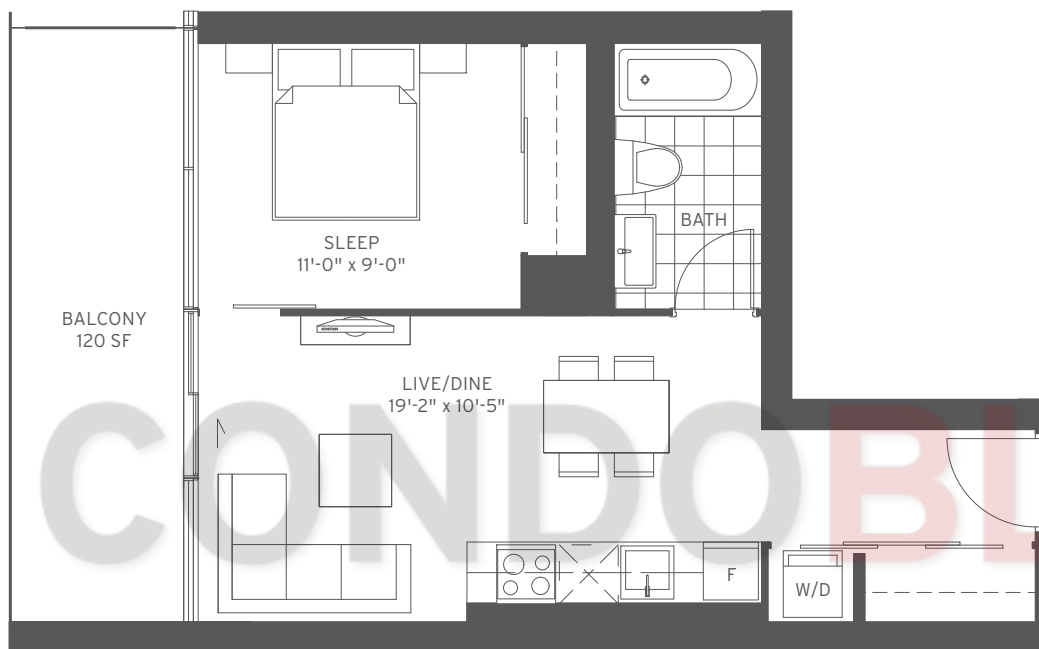

FLOORS: 2-8

ONE BEDROOM INTERIOR 509 SF

P19