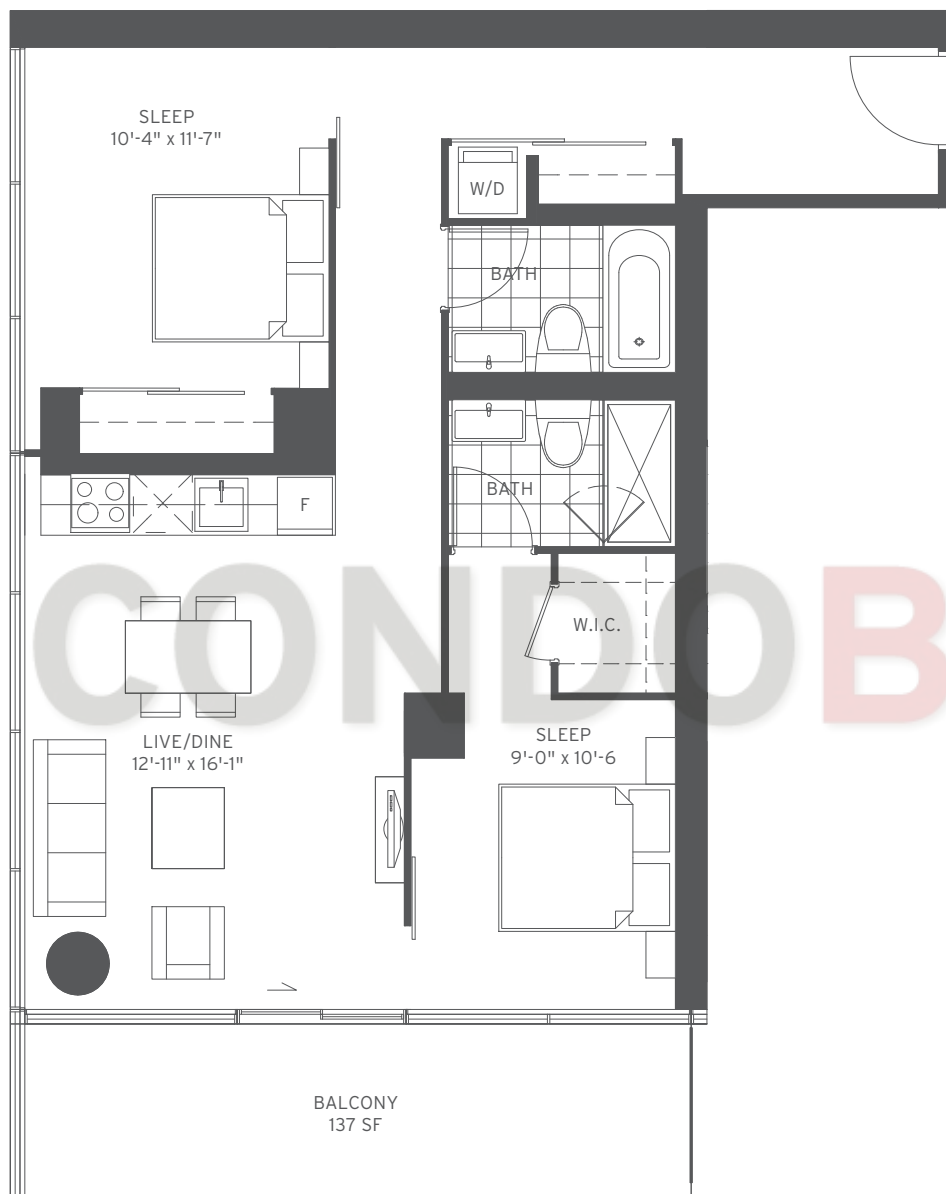

FLOORS: 2-8

TWO BEDROOM INTERIOR 850 SF

P18