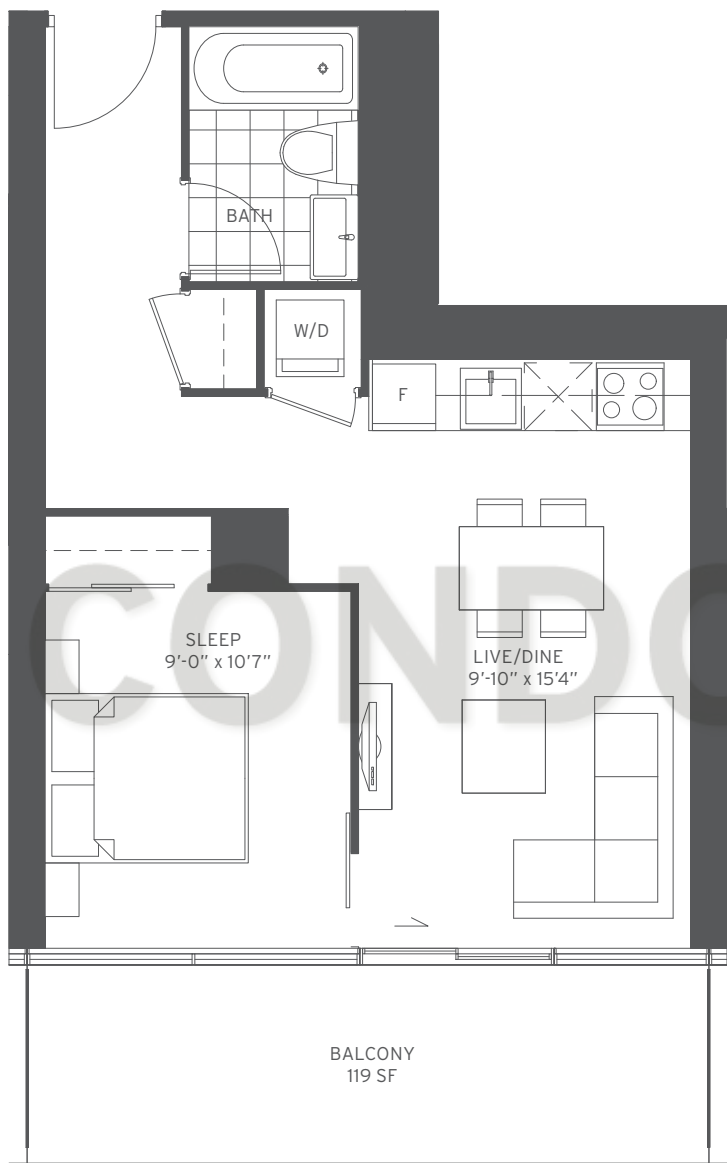

FLOORS: 2-8

ONE BEDROOM INTERIOR 498 SF

P15