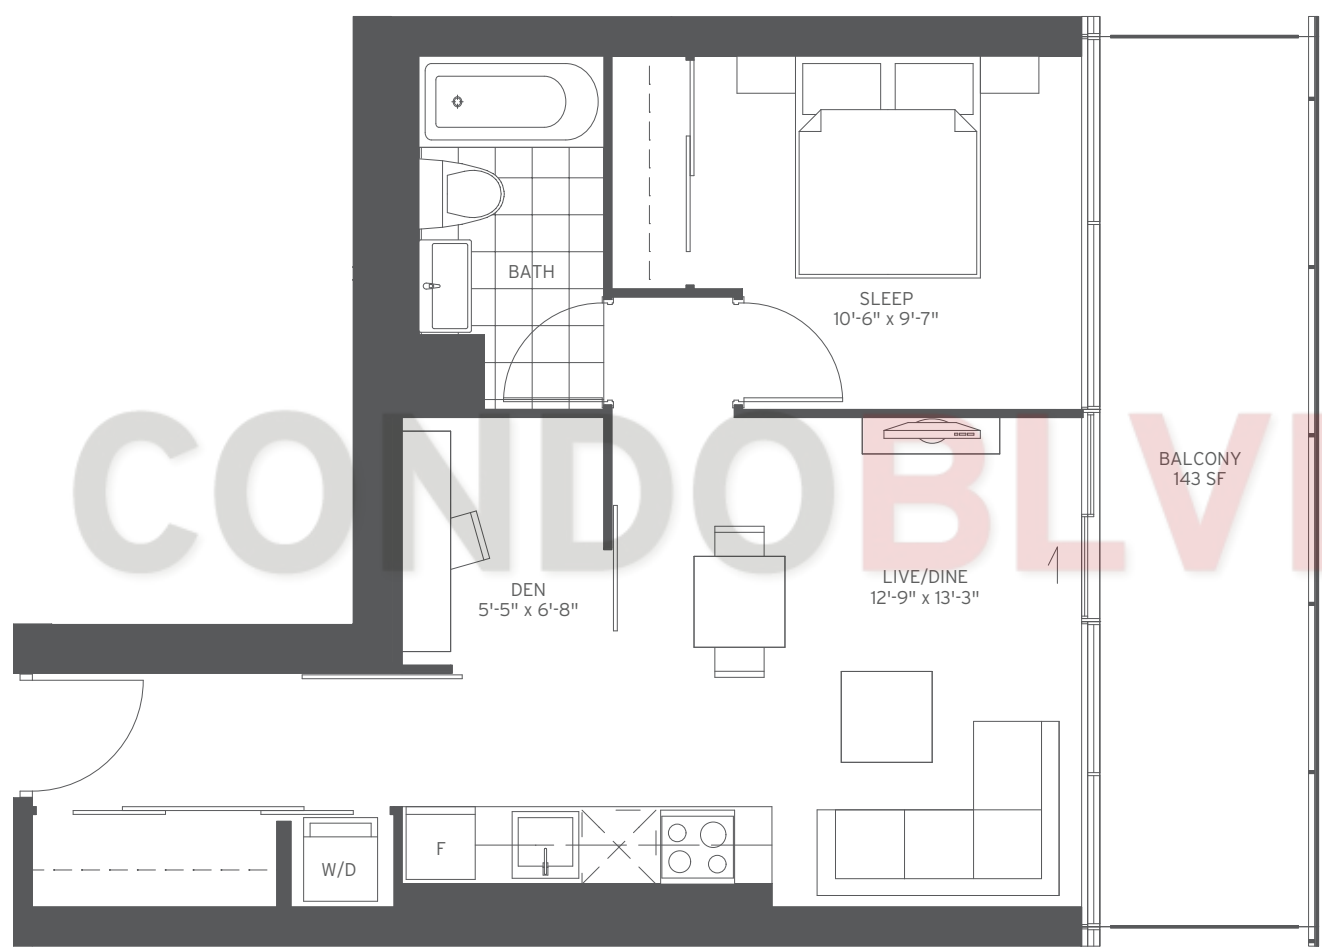

ONE BEDROOM + DEN INTERIOR 562 SF

LT7

Sizes and specifications subject to change without notice. E. + O. E.