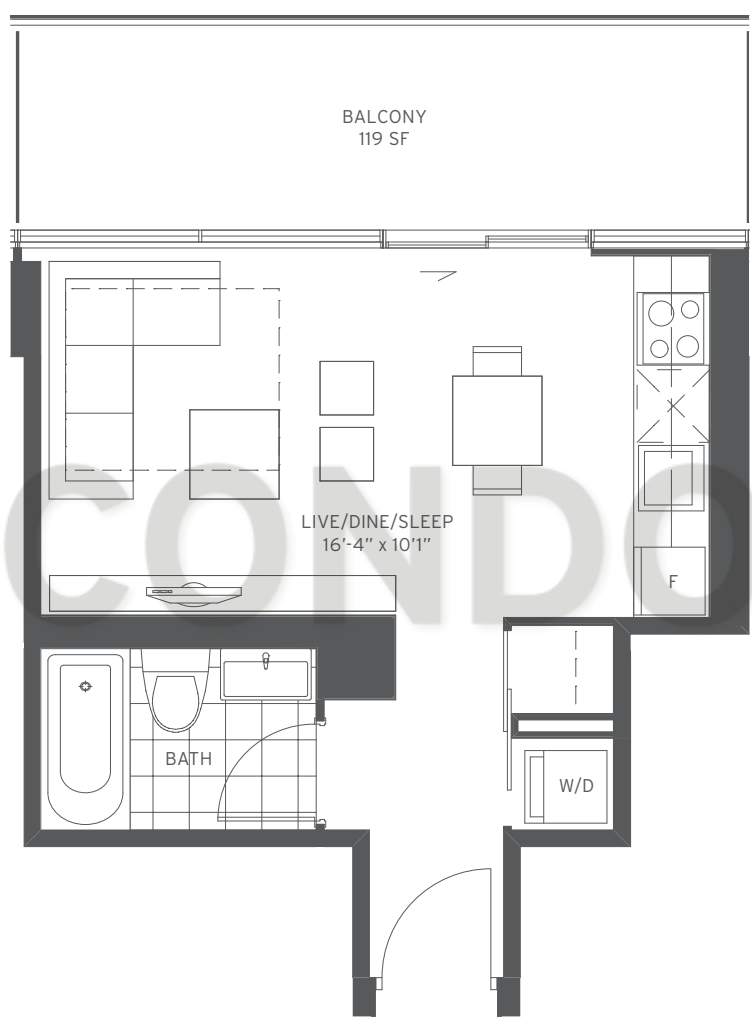

# STUDIO INTERIOR 330 SF

CONDOS BLVD

# LT4

Sizes and specifications subject to change without notice. E. + O. E.