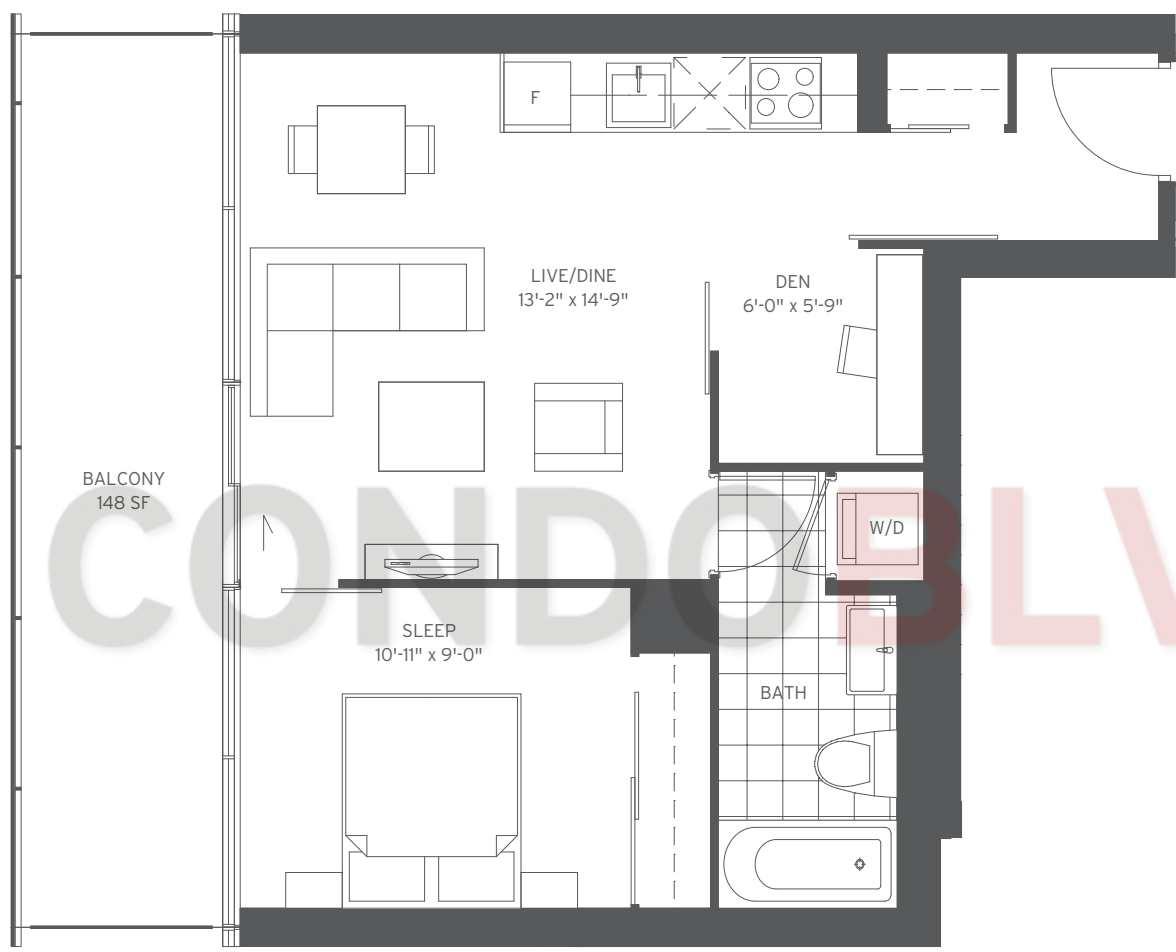

ONE BEDROOM + DEN INTERIOR 556 SF

LT2

Sizes and specifications subject to change without notice. E. + O. E.