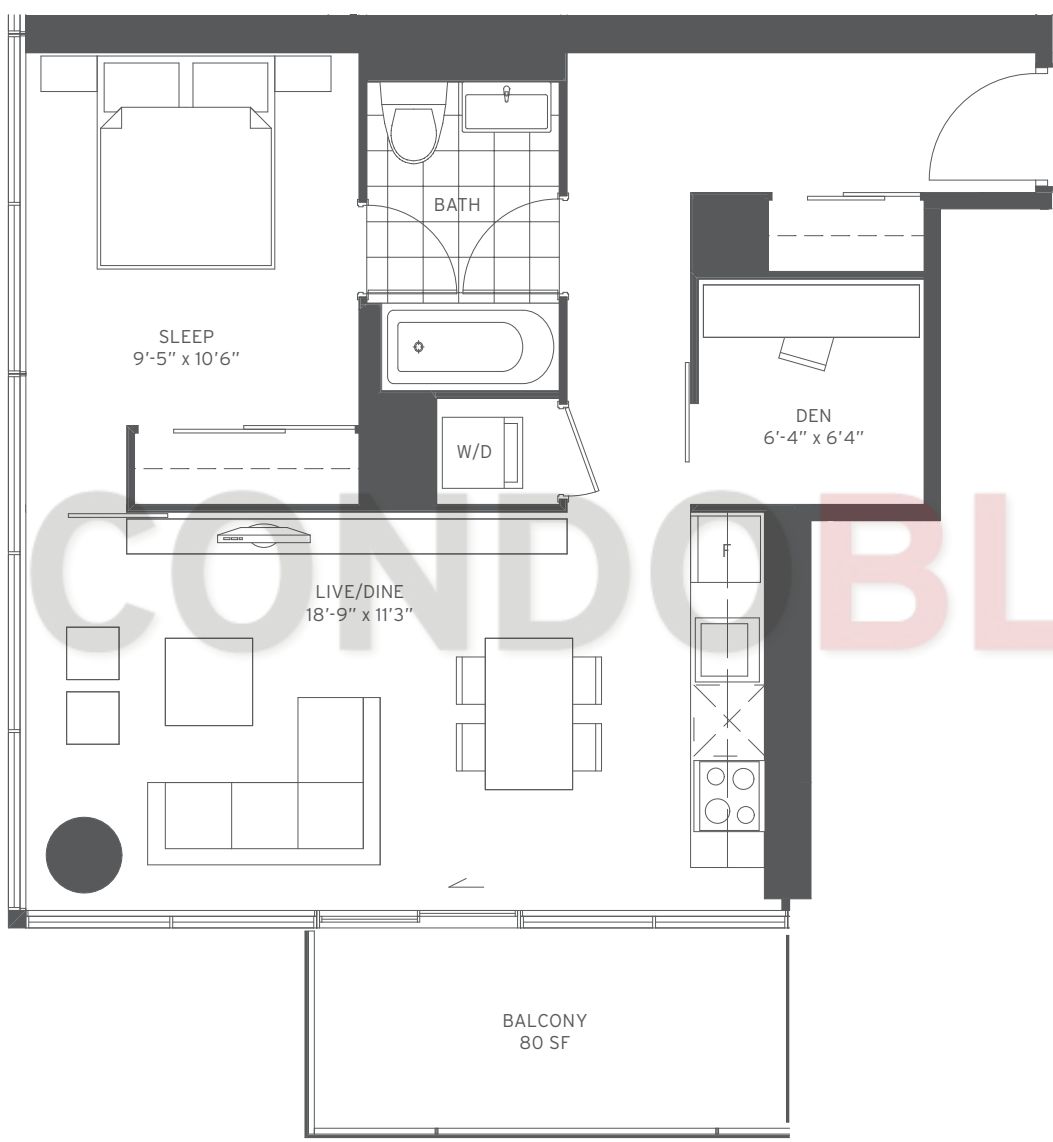

ONE BEDROOM + DEN INTERIOR 627 SF

LT12

Sizes and specifications subject to change without notice. E. + O. E.