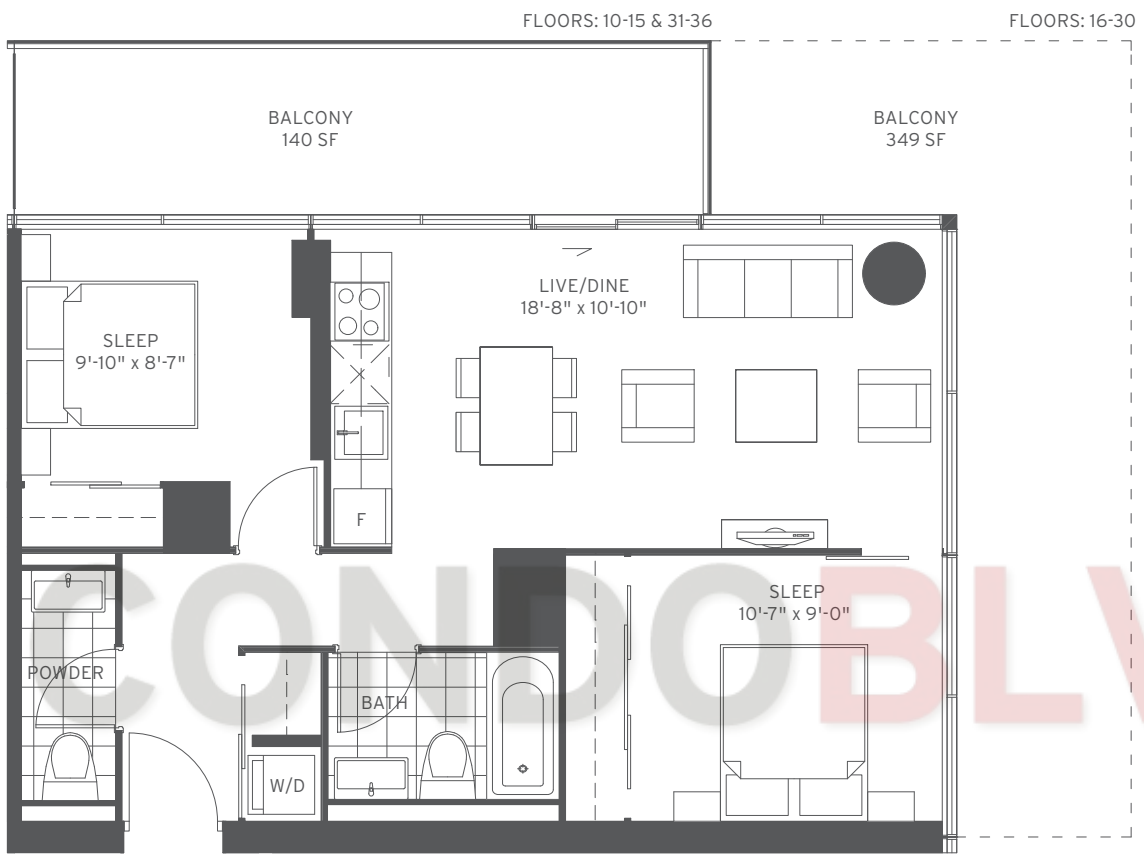

FLOORS: 10-15 / 31-36

FLOORS: 16-30

TWO BEDROOM INTERIOR 681 SF

4