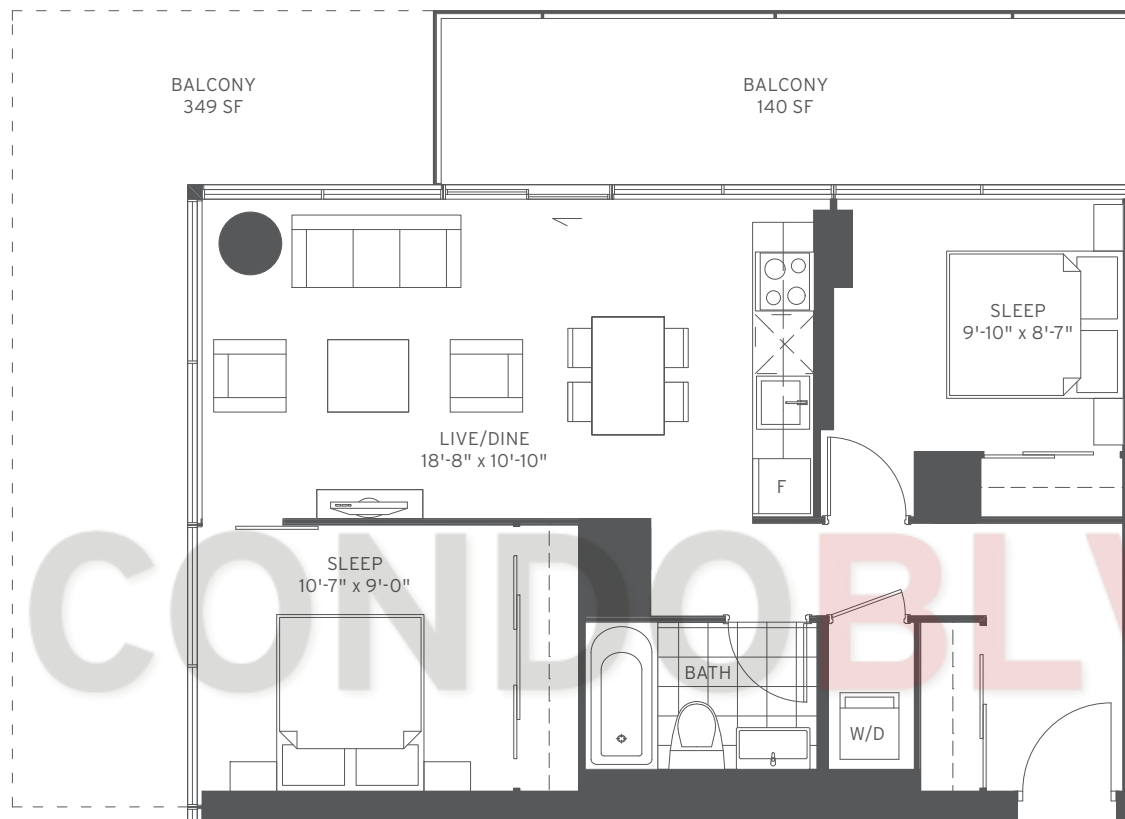

FLOORS: 10-15 / 31-36

FLOORS: 16-30

TWO BEDROOM INTERIOR 681 SF

FLOORS: 10-15 & 31-36

FLOORS: 16-30

3