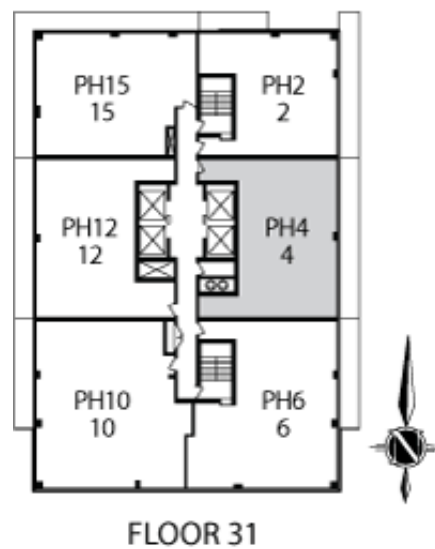

PH4 (Penthouse)

\$949,000

1180 SQFT *

* Prices & specifications are subject to change without notice. All dimensions are approximate and subject to normal construction variances. Dimensions may exceed the useable floor area. Furniture is displayed for illustration purposes only and does not necessarily reflect the electrical plan for the suite. Suites are sold unfurnished. Illustrations are artist's concept only. Specifications subject to change without notice. E.&O.E. February 2016