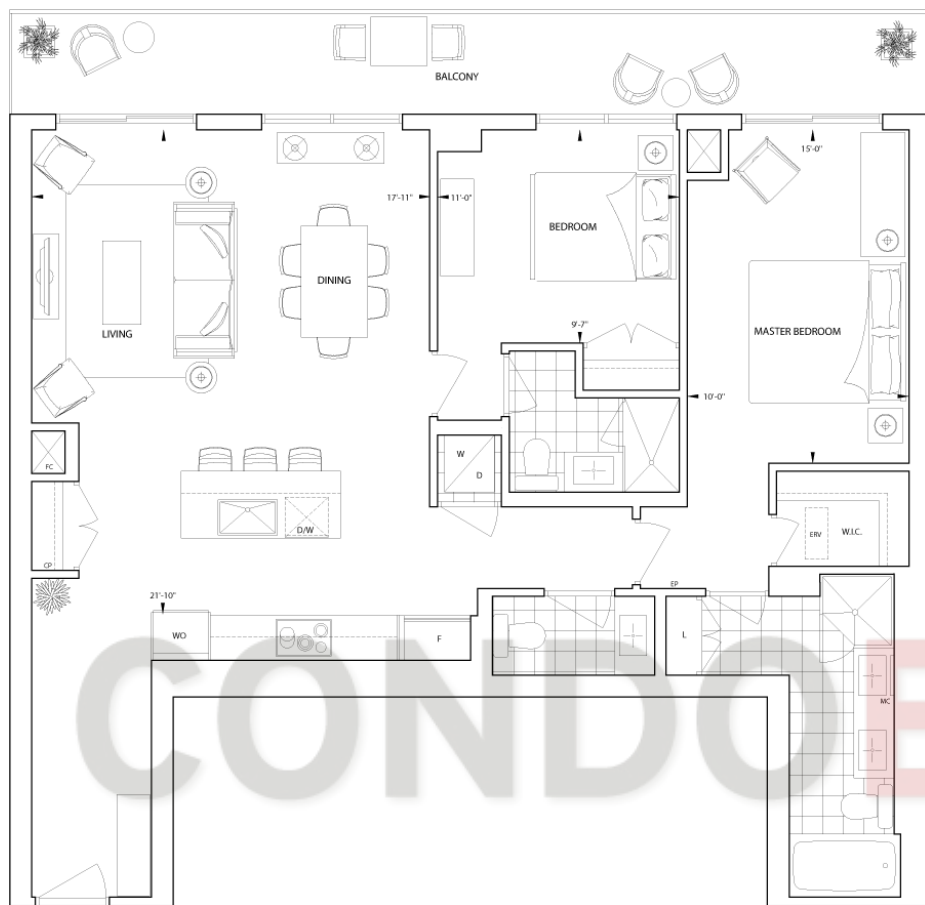

PH4 (Penthouse)

\$949,000

1180 SQFT *

* Prices & specifications are subject to change without notice. All dimensions are approximate and subject to normal construction variances. Dimensions may exceed the useable floor area. Furniture is displayed for illustration purposes only and does not necessarily reflect the electrical plan for the suite. Suites are sold unfurnished. Illustrations are artist's concept only. Specifications subject to change without notice. E.&O.E. February 2016