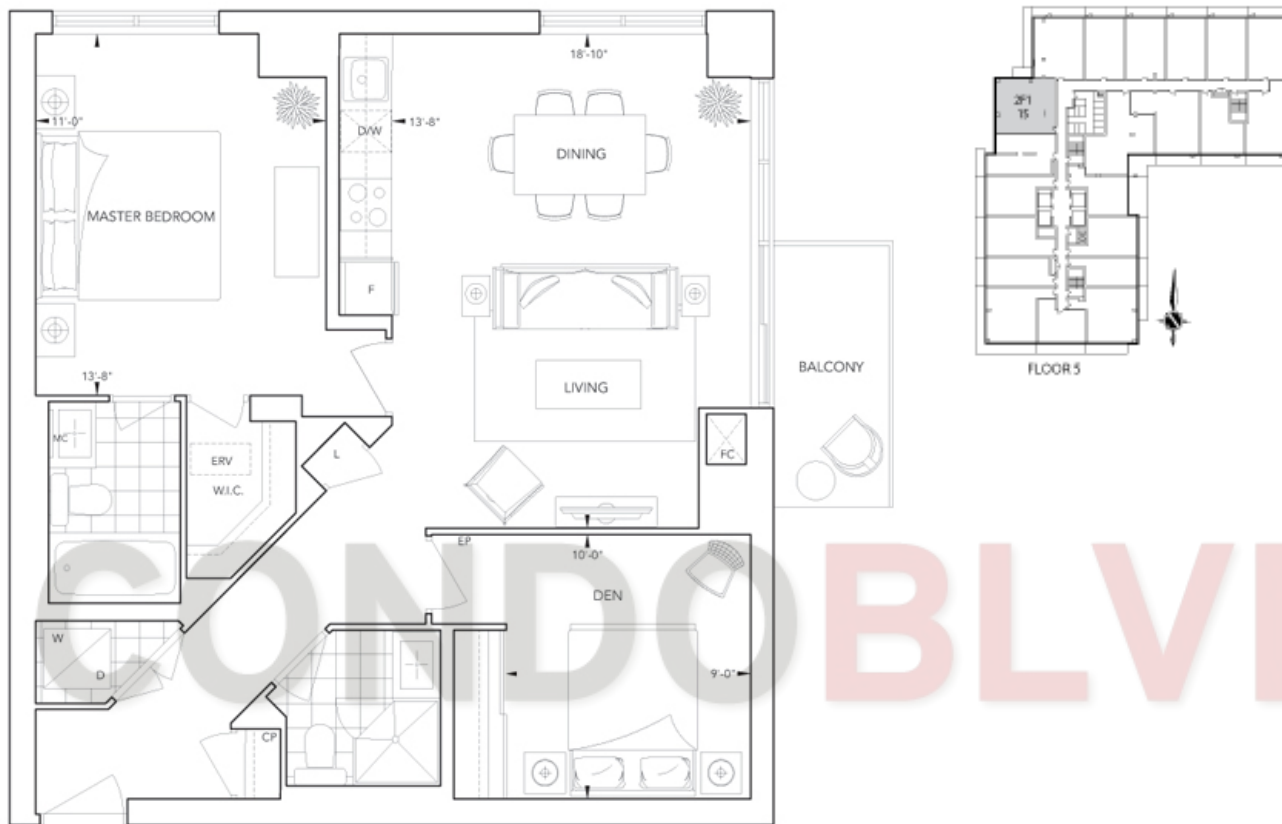

2F1 (2 Bedroom)

\$524,000

839 SQFT *

* Prices & specifications are subject to change without notice. All dimensions are approximate and subject to normal construction variances. Dimensions may exceed the useable floor area. Furniture is displayed for illustration purposes only and does not necessarily reflect the electrical plan for the suite. Suites are sold unfurnished. Illustrations are artist's concept only. Specifications subject to change without notice. E.&O.E. February 2016