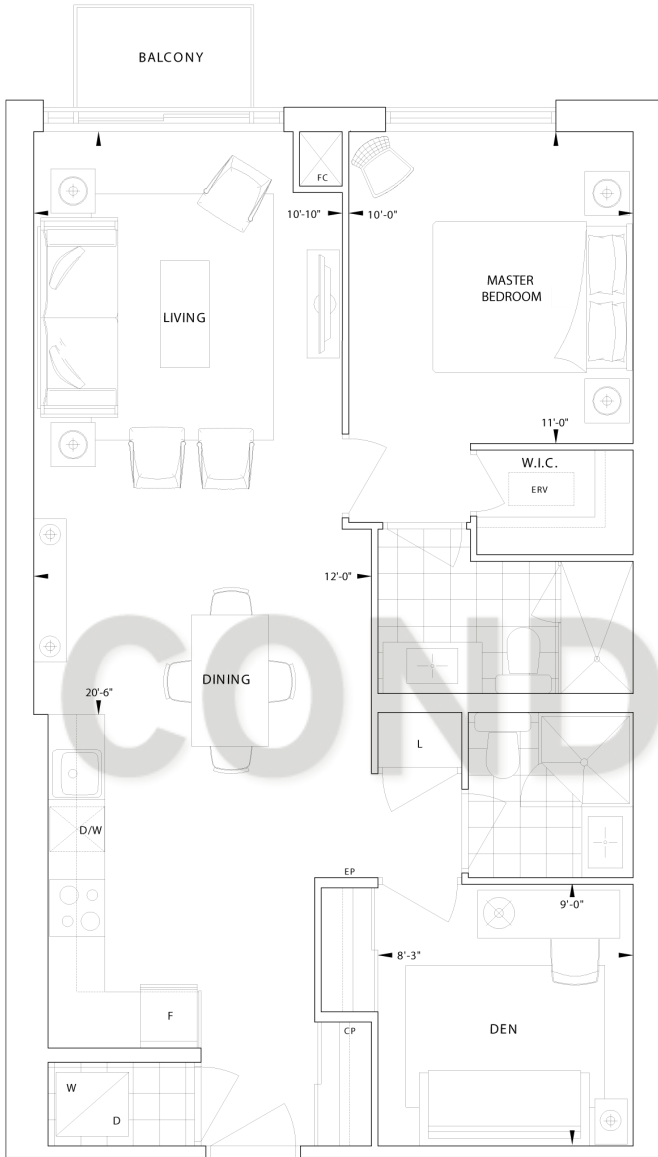

1Y+D (1 Bedroom + Den)

\$482,000

810 SQFT *

CONDO BEVD

* Prices & specifications are subject to change without notice. All dimensions are approximate and subject to normal construction variances. Dimensions may exceed the useable floor area. Furniture is displayed for illustration purposes only and does not necessarily reflect the electrical plan for the suite. Suites are sold unfurnished. Illustrations are artist's concept only. Specifications subject to change without notice. E.&O.E. February 2016