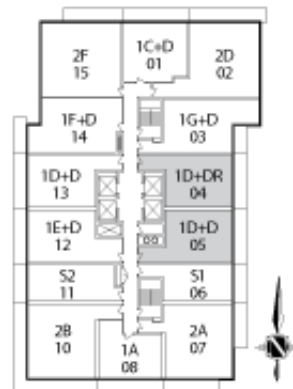

1D+D (east view) (1 Bedroom + Den)

\$386,000

591 SQFT *

FLOORS 7TH-23RD

FLOORS 27TH-30TH

* Prices & specifications are subject to change without notice. All dimensions are approximate and subject to normal construction variances. Dimensions may exceed the useable floor area. Furniture is displayed for illustration purposes only and does not necessarily reflect the electrical plan for the suite. Suites are sold unfurnished. Illustrations are artist's concept only. Specifications subject to change without notice. E.&O.E. February 2016