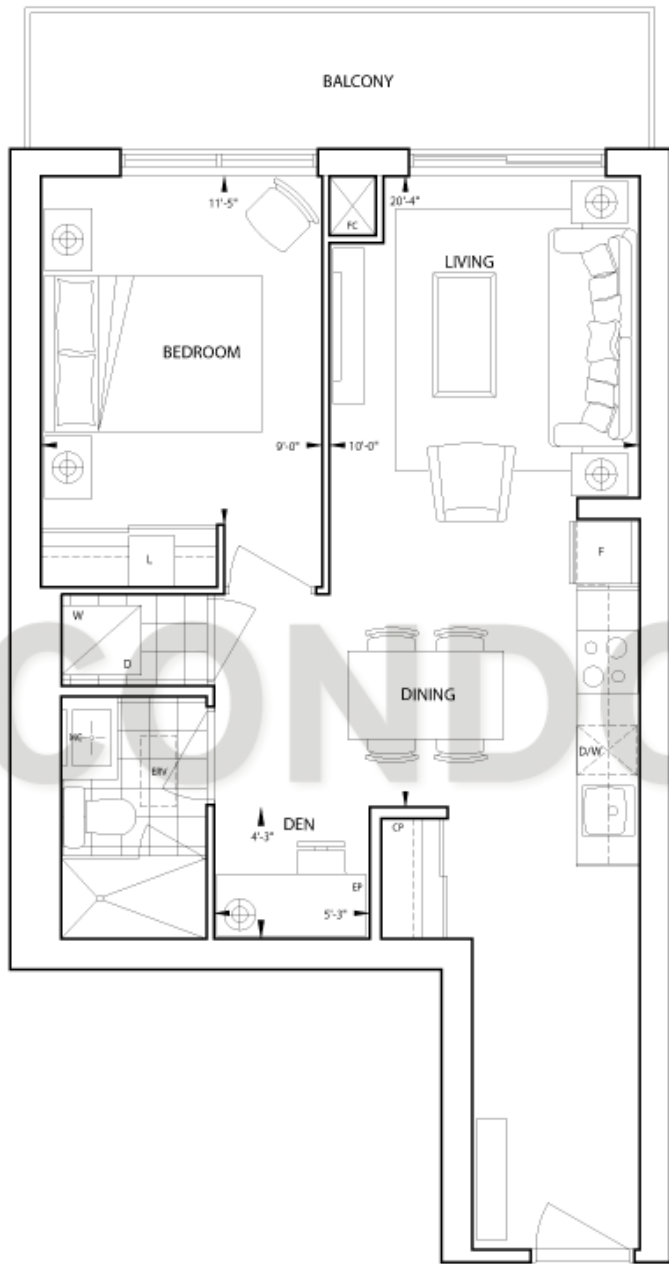

1D+D (east view) (1 Bedroom + Den)

\$386,000

591 SQFT *

FLOORS 7TH-23RD

FLOORS 27TH-30TH

* Prices & specifications are subject to change without notice. All dimensions are approximate and subject to normal construction variances. Dimensions may exceed the useable floor area. Furniture is displayed for illustration purposes only and does not necessarily reflect the electrical plan for the suite. Suites are sold unfurnished. Illustrations are artist's concept only. Specifications subject to change without notice. E.&O.E. February 2016